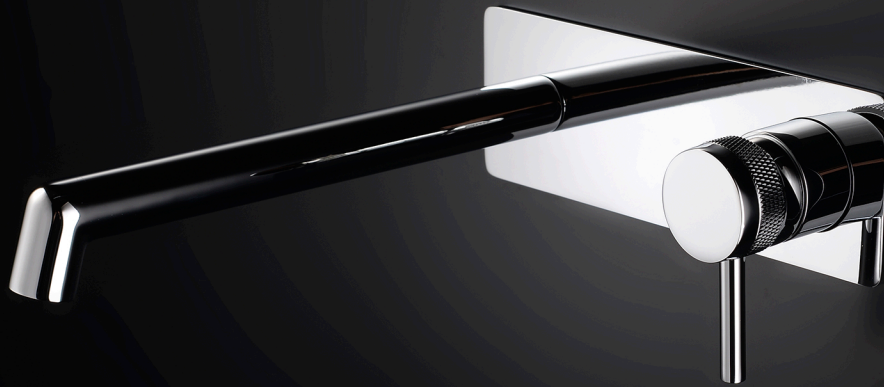

DAX-8030043-CR

BATHROOM FAUCETS **SERIES**

## FEATURES

- Single handle
- Chrome finish
- Wall mount
- Size: W 7-1/16" x D 8-3/16" x 3-1/8"

KITCHEN FAUCET **DAX-8030043-CR**

MODEL	DAX-8030043-CR
MATERIAL	Brass
FINISH	Chrome
HEIGHT	3-1/2"
WIDTH	10-3/4"
DEPTH	7-3/16"
FLOW RATE	1.38 GPM
HOT COLD INDICATORS	No
FAUCET TYPE	Concealed basin mixer
COMPATIBLE VALVE TYPE	Ceramic Cartridge
HANDLE STYLE	Single Lever
NUMBER OF HANDLES	One
HOSE LENGHT	-
FAUCET HOLES	One
FAUCET HOLE SIZE	1-3/8"
INSTALATION TYPE	Wall Mounted
SPOUT SWIVEL	-
MAX DECK THICKNESS	-