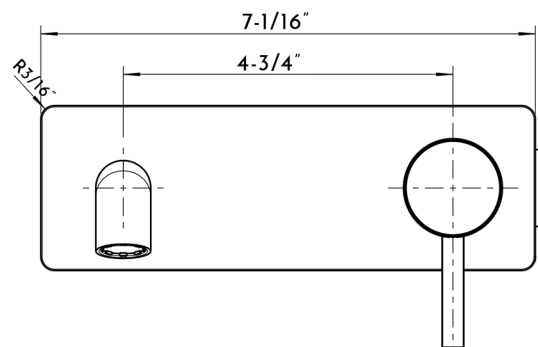

## FEATURES

- Single handle
- Chrome finish
- Wall mount
- Size: W 7-1/16" x D 8-3/16" x 3-1/8"

KITCHEN FAUCET **DAX-8030043-CR**

MODEL	DAX-8030043-CR
MATERIAL	Brass
FINISH	Chrome
HEIGHT	3-1/2"
WIDTH	10-3/4"
DEPTH	7-3/16"
FLOW RATE	1.38 GPM
HOT COLD INDICATORS	No
FAUCET TYPE	Concealed basin mixer
COMPATIBLE VALVE TYPE	Ceramic Cartridge
HANDLE STYLE	Single Lever
NUMBER OF HANDLES	One
HOSE LENGHT	-
FAUCET HOLES	One
FAUCET HOLE SIZE	1-3/8"
INSTALATION TYPE	Wall Mounted
SPOUT SWIVEL	-
MAX DECK THICKNESS	-