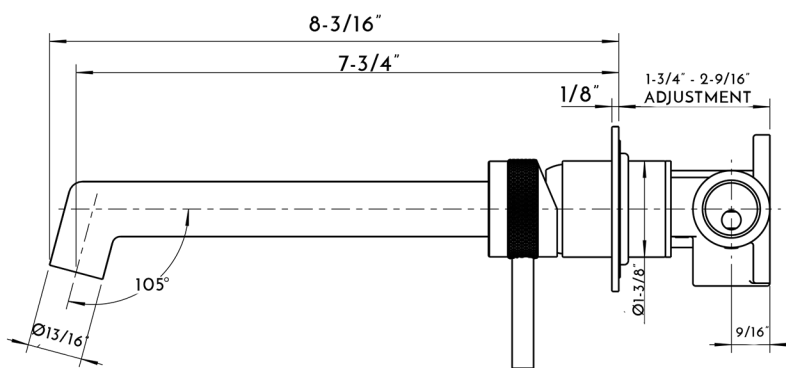

DAX-8030043-CR

BATHROOM FAUCETS **SERIES**

## FEATURES

- Single handle
- Chrome finish
- Wall mount
- Size: W 7-1/16" x D 8-3/16" x 3-1/8"

KITCHEN FAUCET **DAX-8030043-CR**

MODEL	DAX-8030043-CR
MATERIAL	Brass
FINISH	Chrome
HEIGHT	3-1/2"
WIDTH	10-3/4"
DEPTH	7-3/16"
FLOW RATE	1.38 GPM
HOT COLD INDICATORS	No
FAUCET TYPE	Concealed basin mixer
COMPATIBLE VALVE TYPE	Ceramic Cartridge
HANDLE STYLE	Single Lever
NUMBER OF HANDLES	One
HOSE LENGHT	-
FAUCET HOLES	One
FAUCET HOLE SIZE	1-3/8"
INSTALATION TYPE	Wall Mounted
SPOUT SWIVEL	-
MAX DECK THICKNESS	-