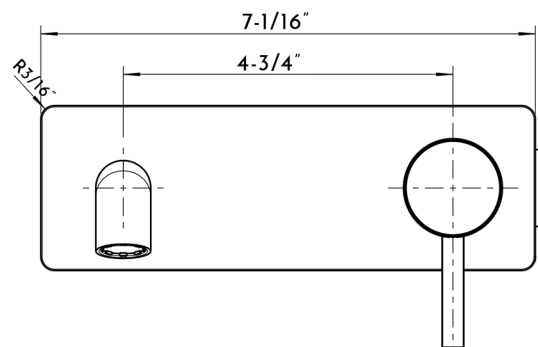

DAX-8030043-BL

BATHROOM FAUCETS SERIES

FEATURES

- Single handle
- Matte black finish
- Wall mount
- Size: W 7-1/16" x D 8-3/16" x 3-1/8"

KITCHEN FAUCET **DAX-8030043-BL**

MODEL	DAX-8030043-BL
MATERIAL	Brass
FINISH	Matte Black
HEIGHT	3-1/2"
WIDTH	10-3/4"
DEPTH	7-3/16"
FLOW RATE	1.38 GPM
HOT COLD INDICATORS	No
FAUCET TYPE	Concealed basin mixer
COMPATIBLE VALVE TYPE	Ceramic Cartridge
HANDLE STYLE	Single Lever
NUMBER OF HANDLES	One
HOSE LENGHT	-
FAUCET HOLES	One
FAUCET HOLE SIZE	1-3/8"
INSTALATION TYPE	Wall Mounted
SPOUT SWIVEL	-
MAX DECK THICKNESS	-