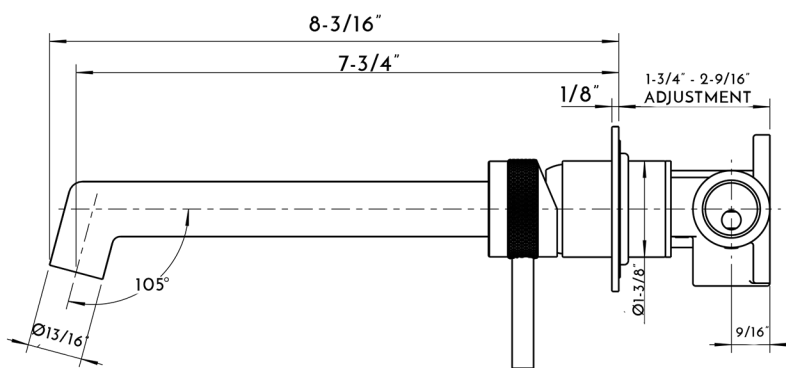

DAX-8030043-BL

BATHROOM FAUCETS SERIES

FEATURES

- Single handle
- Matte black finish
- Wall mount
- Size: W 7-1/16" x D 8-3/16" x 3-1/8"

KITCHEN FAUCET **DAX-8030043-BL**

MODEL	DAX-8030043-BL
MATERIAL	Brass
FINISH	Matte Black
HEIGHT	3-1/2"
WIDTH	10-3/4"
DEPTH	7-3/16"
FLOW RATE	1.38 GPM
HOT COLD INDICATORS	No
FAUCET TYPE	Concealed basin mixer
COMPATIBLE VALVE TYPE	Ceramic Cartridge
HANDLE STYLE	Single Lever
NUMBER OF HANDLES	One
HOSE LENGHT	-
FAUCET HOLES	One
FAUCET HOLE SIZE	1-3/8"
INSTALATION TYPE	Wall Mounted
SPOUT SWIVEL	-
MAX DECK THICKNESS	-