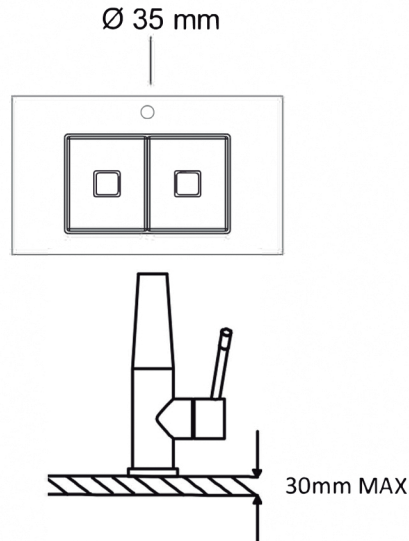

## FEATURES

- Single Lever
- Flow Rate: 1.35 GPM
- Brass Body
- Installation Hole 1-3/8"
- Ceramic Cartridge
- Matte Black Finish
- Pull Down Mixer

01)

Punch a Ø35mm hole and the max thickness of table shouldn't over 30mm.

02)

Insert the fixation set into the hole

03)

Assemble the above accessories on basic of the above sequence

04)

Connect the flexible hose to the water system and connect the pull out hose to the nylon hose.