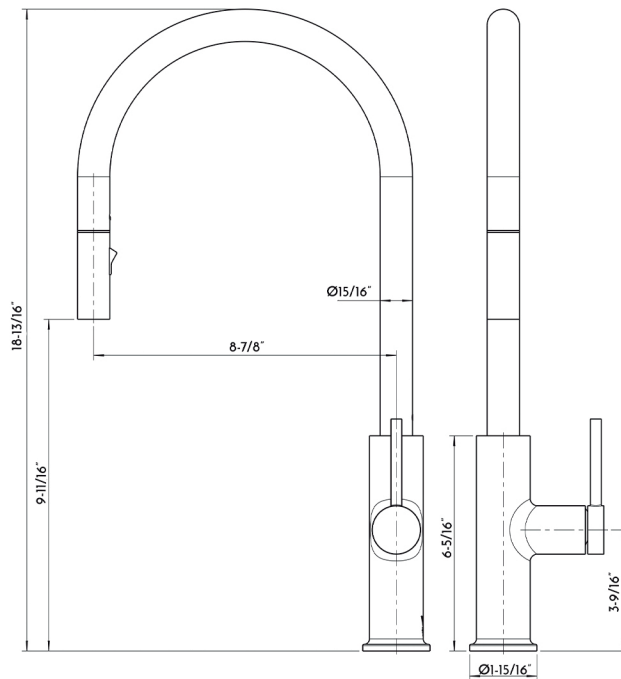

## FEATURES

- Single Lever
- Flow Rate: 1.35 GPM
- Brass Body
- Installation Hole 1-3/8"
- Ceramic Cartridge
- Matte Black Finish
- Pull Down Mixer

01)

Punch a Ø35mm hole and the max thickness of table shouldn't over 30mm.

02)

Insert the fixation set into the hole

03)

Assemble the above accessories on basic of the above sequence

04)

Connect the flexible hose to the water system and connect the pull out hose to the nylon hose.