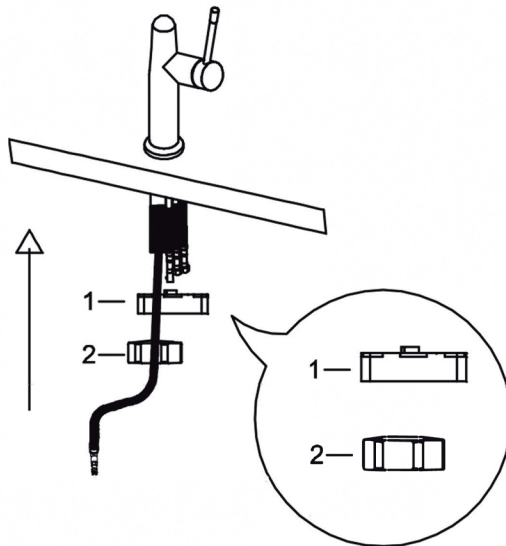

## FEATURES

- Single Lever
- Flow Rate: 1.35 GPM
- Brass Body
- Installation Hole 1-3/8"
- Ceramic Cartridge
- Matte Black Finish
- Pull Down Mixer

01)

Punch a Ø35mm hole and the max thickness of table shouldn't over 30mm.

02)

Insert the fixation set into the hole

03)

Assemble the above accessories on basic of the above sequence

04)

Connect the flexible hose to the water system and connect the pull out hose to the nylon hose.