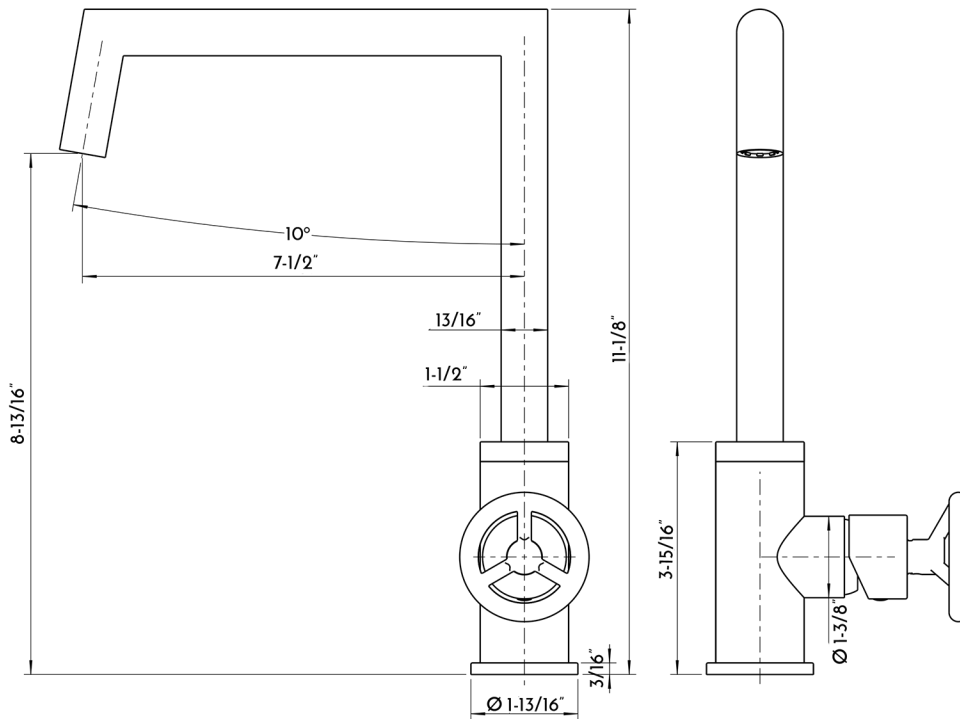

DAX-8020034-BL

KITCHEN FAUCET SERIES

FEATURES

- Single Lever
- Matte Black Finish
- Ceramic Cartridge
- Installation Hole 1-3/8"
- Brass Body

KITCHEN FAUCET **DAX-8020034-BL**

MODEL	DAX-8020034-BL
MATERIAL	Brass
FINISH	Matte Black
HEIGHT	11-1/8"
SPOUT HEIGHT	8-13/16"
SPOUT REACH	7.48"
FLOW RATE	1.34 GPM
HOT COLD INDICATORS	No
DECK PLATE INCLUDED	No
COMPATIBLE VALVE TYPE	Ceramic Cartridge
HANDLE STYLE	Single Lever
NUMBER OF HANDLES	One
HOSE LENGHT	19-11/16"
FAUCET HOLES	One
FAUCET HOLE SIZE	1-3/8"
INSTALATION TYPE	Deck Mounted
SPOUT SWIVEL	360°
MAX DECK THICKNESS	7/8"