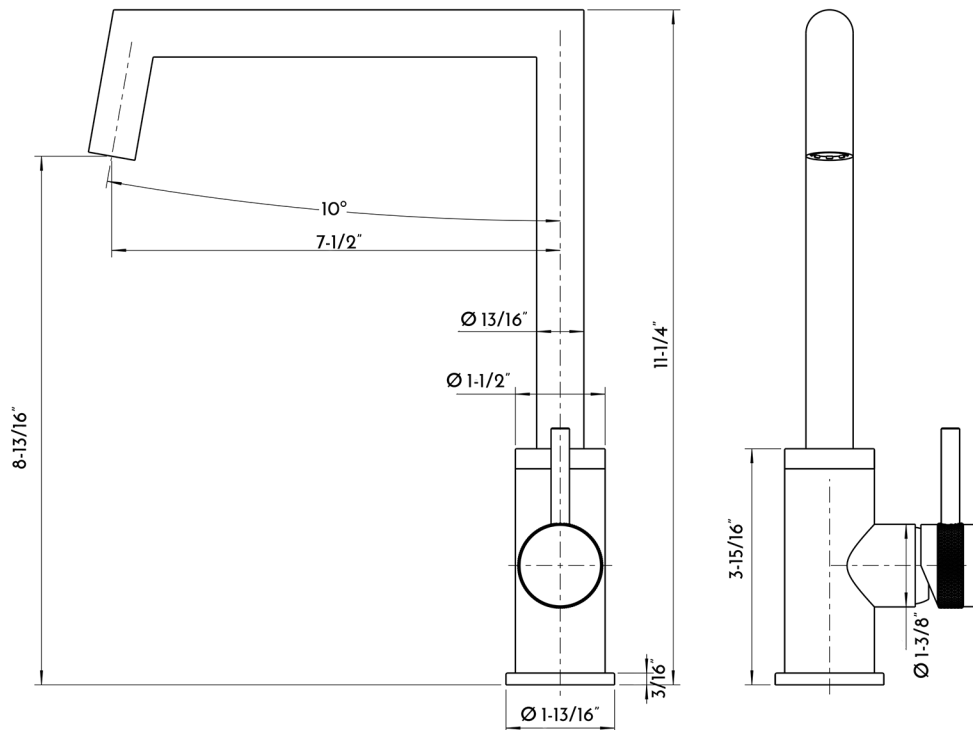

DAX-8020033-BN

KITCHEN FAUCET SERIES

FEATURES

- Single Lever
- Brushed Nickel Finish
- Ceramic Cartridge
- Installation Hole 1-3/8"
- Brass Body

KITCHEN FAUCET **DAX-8020033-BN**

MODEL	DAX-8020033-BN
MATERIAL	Brass
FINISH	Brushed Nickel
HEIGHT	11-1/4"
SPOUT HEIGHT	8-13/16"
SPOUT REACH	7.48"
FLOW RATE	1.34 GPM
HOT COLD INDICATORS	No
DECK PLATE INCLUDED	No
COMPATIBLE VALVE TYPE	Ceramic Cartridge
HANDLE STYLE	Single Lever
NUMBER OF HANDLES	One
HOSE LENGHT	19-11/16"
FAUCET HOLES	One
FAUCET HOLE SIZE	1-3/8"
INSTALATION TYPE	Deck Mounted
SPOUT SWIVEL	360°
MAX DECK THICKNESS	7/8"