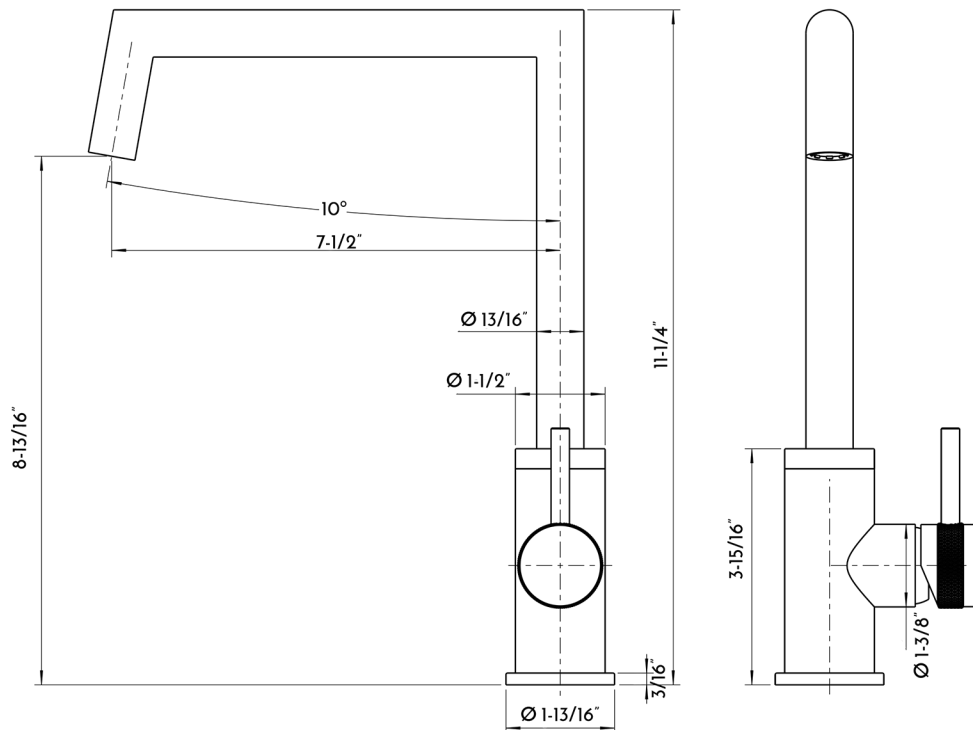

DAX-8020033-BL

KITCHEN FAUCET SERIES

FEATURES

- Single Lever
- Matte Black Finish
- Ceramic Cartridge
- Installation Hole 1-3/8"
- Brass Body

KITCHEN FAUCET **DAX-8020033-BL**

MODEL	DAX-8020033-BL
MATERIAL	Brass
FINISH	Matte Black
HEIGHT	11-1/4"
SPOUT HEIGHT	8-13/16"
SPOUT REACH	7.48"
FLOW RATE	1.34 GPM
HOT COLD INDICATORS	No
DECK PLATE INCLUDED	No
COMPATIBLE VALVE TYPE	Ceramic Cartridge
HANDLE STYLE	Single Lever
NUMBER OF HANDLES	One
HOSE LENGHT	19-11/16"
FAUCET HOLES	One
FAUCET HOLE SIZE	1-3/8"
INSTALATION TYPE	Deck Mounted
SPOUT SWIVEL	360°
MAX DECK THICKNESS	7/8"