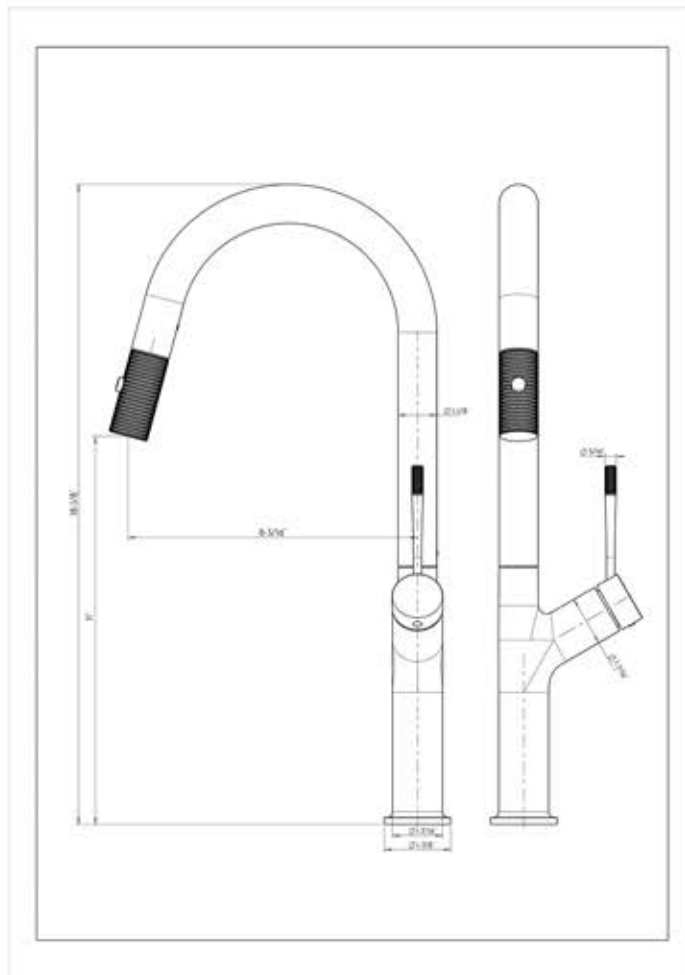

DAX-8020011-GL

SHOWER VALVES SERIES

FEATURES

- Single Handle
- Gold finish
- Flow Rate: 1.32 GPM
- Pull out mixer
- Ceramic Cartridge
- Water lines and mounting parts included

KITCHEN FAUCET **DAX-8020011-GL**

| | |
|-----------------------|-------------------|
| MODEL | DAX-8020011-GL |
| MATERIAL | Brass |
| FINISH | Gold |
| HEIGHT | 18-1/16" |
| SPOUT HEIGHT | - |
| SPOUT REACH | 8-3/16" |
| FLOW RATE | 1.32 GPM |
| HOT COLD INDICATORS | No |
| DECK PLATE INCLUDED | No |
| COMPATIBLE VALVE TYPE | Ceramic Cartridge |
| HANDLE STYLE | Single Lever |
| NUMBER OF HANDLES | One |
| HOSE LENGHT | 19-11/16" |
| FAUCET HOLES | One |
| FAUCET HOLE SIZE | 1-3/8" |
| INSTALATION TYPE | Deck Mounted |
| SPOUT SWIVEL | 360° |
| MAX DECK THICKNESS | 1-3/16" |