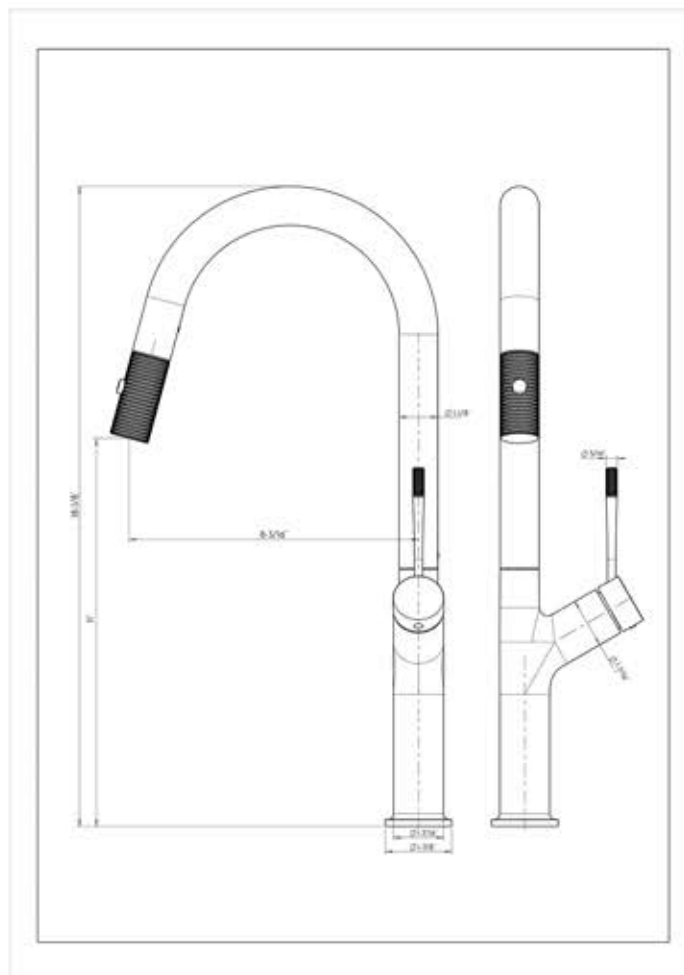

DAX-8020011-BN

SHOWER VALVES SERIES

FEATURES

- Single Handle
- Brushed nickel finish
- Flow Rate: 1.32 GPM
- Pull out mixer
- Ceramic Cartridge
- Water lines and mounting parts included

KITCHEN FAUCET DAX-8020011-BN

MODEL	DAX-8020011-BN
MATERIAL	Brass
FINISH	Brushed Nickel
HEIGHT	18-1/16"
SPOUT HEIGHT	-
SPOUT REACH	8-3/16"
FLOW RATE	1.32 GPM
HOT COLD INDICATORS	No
DECK PLATE INCLUDED	No
COMPATIBLE VALVE TYPE	Ceramic Cartridge
HANDLE STYLE	Single Lever
NUMBER OF HANDLES	One
HOSE LENGHT	19-11/16"
FAUCET HOLES	One
FAUCET HOLE SIZE	1-3/8"
INSTALATION TYPE	Deck Mounted
SPOUT SWIVEL	360°
MAX DECK THICKNESS	1-3/16"