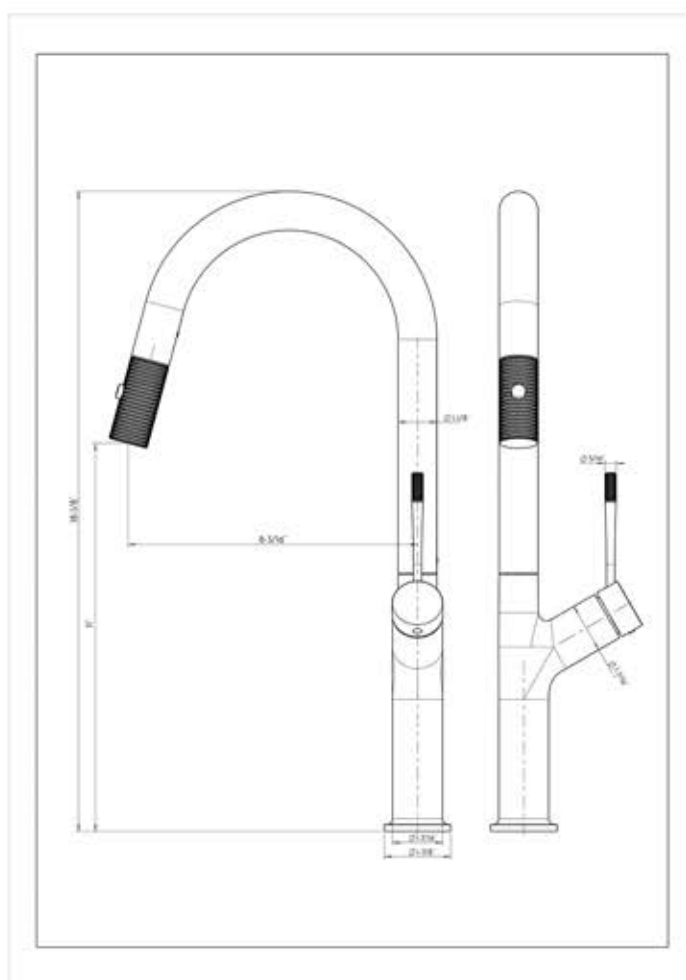

DAX-8020011-BL

SHOWER VALVES SERIES

FEATURES

- Single Handle
- Matte blackfinish
- Flow Rate: 1.32 GPM
- Pull out mixer
- Ceramic Cartridge
- Water lines and mounting parts included

KITCHEN FAUCET DAX-8020011-BL

MODEL	DAX-8020011-BL
MATERIAL	Brass
FINISH	Matte Black
HEIGHT	18-1/16"
SPOUT HEIGHT	-
SPOUT REACH	8-3/16"
FLOW RATE	1.32 GPM
HOT COLD INDICATORS	No
DECK PLATE INCLUDED	No
COMPATIBLE VALVE TYPE	Ceramic Cartridge
HANDLE STYLE	Single Lever
NUMBER OF HANDLES	One
HOSE LENGHT	19-11/16"
FAUCET HOLES	One
FAUCET HOLE SIZE	1-3/8"
INSTALATION TYPE	Deck Mounted
SPOUT SWIVEL	360°
MAX DECK THICKNESS	1-3/16"