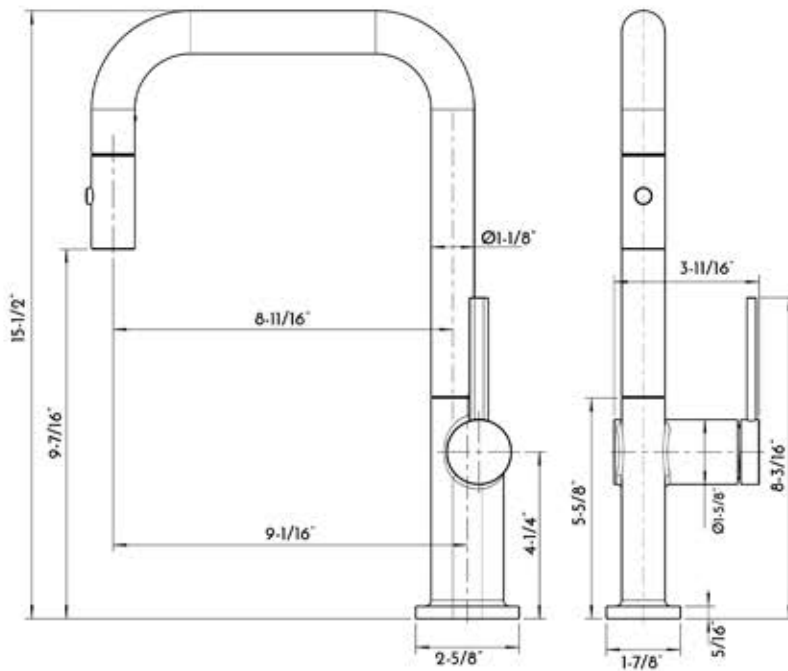

DAX-8020007-BL

SHOWER VALVES SERIES

## FEATURES

- Single Handle
- Matte blackfinish
- Flow Rate: 1.31 GPM
- Pull out mixer
- Ceramic Cartridge
- Water lines and mounting parts included

KITCHEN FAUCET **DAX-8020007-BL**

MODEL	DAX-8020007-BL
MATERIAL	Brass
FINISH	Matte Black
HEIGHT	15-1/2"
SPOUT HEIGHT	-
SPOUT REACH	8-11/16"
FLOW RATE	1.31 GPM
HOT COLD INDICATORS	No
DECK PLATE INCLUDED	No
COMPATIBLE VALVE TYPE	Ceramic Cartridge
HANDLE STYLE	Single Lever
NUMBER OF HANDLES	One
HOSE LENGHT	19-11/16"
FAUCET HOLES	One
FAUCET HOLE SIZE	1-3/8"
INSTALATION TYPE	Deck Mounted
SPOUT SWIVEL	360°
MAX DECK THICKNESS	1-3/16"