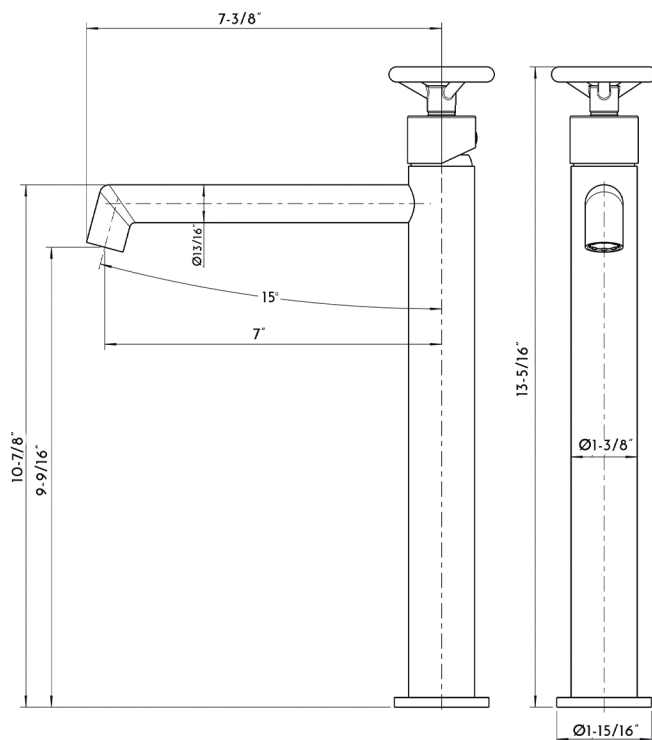

DAX-8010044-CR

BATHROOM FAUCETS SERIES

FEATURES

- Single Lever
- Chrome Finish
- Ceramic Cartridge
- Installation Hole 1-3/8"
- Brass Body

BATHROOM FAUCET DAX-8010044-CR

MODEL	DAX-8010044-CR
MATERIAL	Brass
FINISH	Chrome
HEIGHT	13-5/16"
DEPTH	8-3/8"
WIDTH	2"
FLOW RATE	1.26 GPM
HOT COLD INDICATORS	No
DECK PLATE INCLUDED	X
COMPATIBLE VALVE TYPE	Ceramic Cartridge
HANDLE STYLE	Single lever
NUMBER OF HANDLES	One
INSTALLATION TYPE	Deck mounted