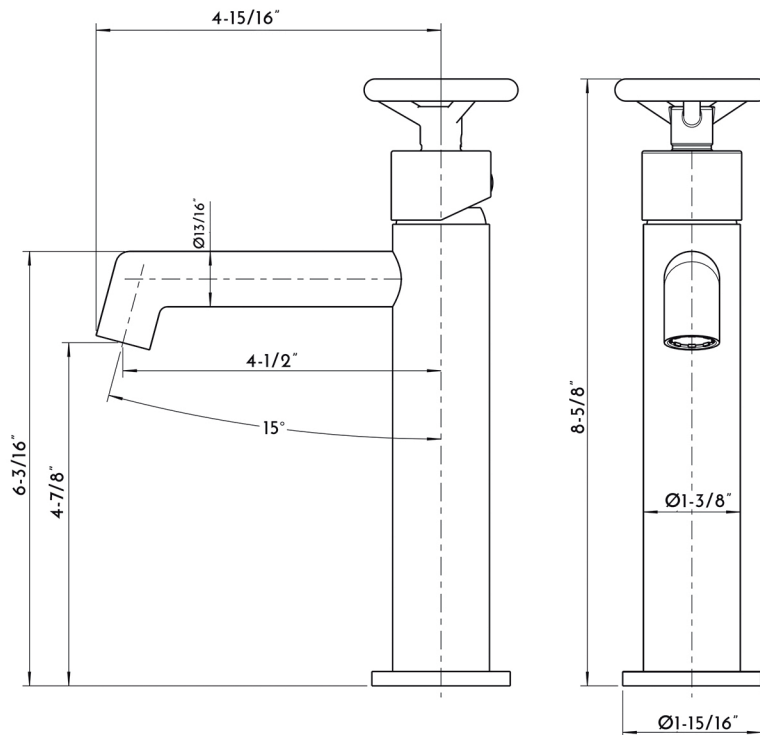

DAX-8010043-BL

BATHROOM FAUCETS SERIES

FEATURES

- Single Lever
- Matte Black Finish
- Ceramic Cartridge
- Installation Hole 1-3/8"
- Brass Body

BATHROOM FAUCET **DAX-8010043-BL**

MODEL	DAX-8010043-BL
MATERIAL	Brass
FINISH	Matte Black
HEIGHT	8-5/8"
DEPTH	5-7/8"
WIDTH	2"
FLOW RATE	1.33 GPM
HOT COLD INDICATORS	No
DECK PLATE INCLUDED	X
COMPATIBLE VALVE TYPE	Ceramic Cartridge
HANDLE STYLE	Single lever
NUMBER OF HANDLES	One
INSTALLATION TYPE	Deck mounted