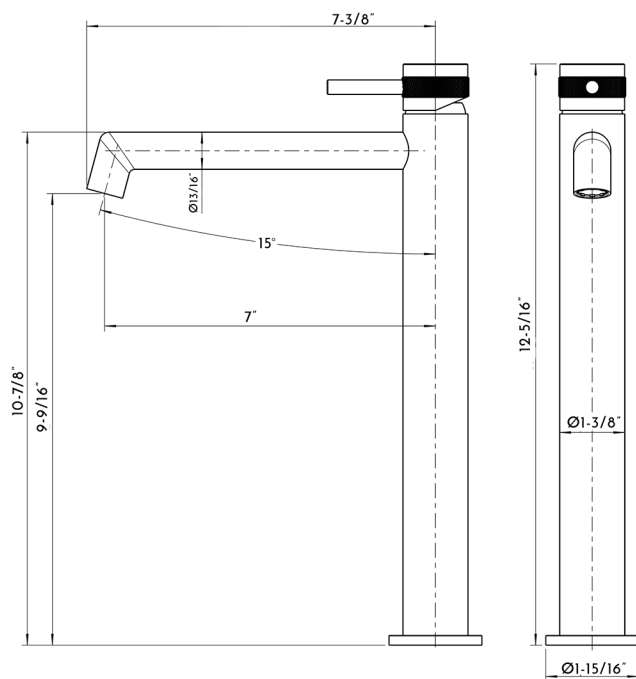

DAX-8010041-CR

BATHROOM FAUCETS SERIES

## FEATURES

- Single Lever
- Chrome Finish
- Ceramic Cartridge
- Installation Hole 1-3/8"
- Brass Body

**BATHROOM FAUCET DAX-8010041-CR**

MODEL	DAX-8010041-CR
MATERIAL	Brass
FINISH	Chrome
HEIGHT	12-5/16"
DEPTH	8-3/8"
WIDTH	2"
FLOW RATE	1.26 GPM
HOT COLD INDICATORS	No
DECK PLATE INCLUDED	X
COMPATIBLE VALVE TYPE	Ceramic Cartridge
HANDLE STYLE	Single lever
NUMBER OF HANDLES	One
INSTALLATION TYPE	Deck mounted