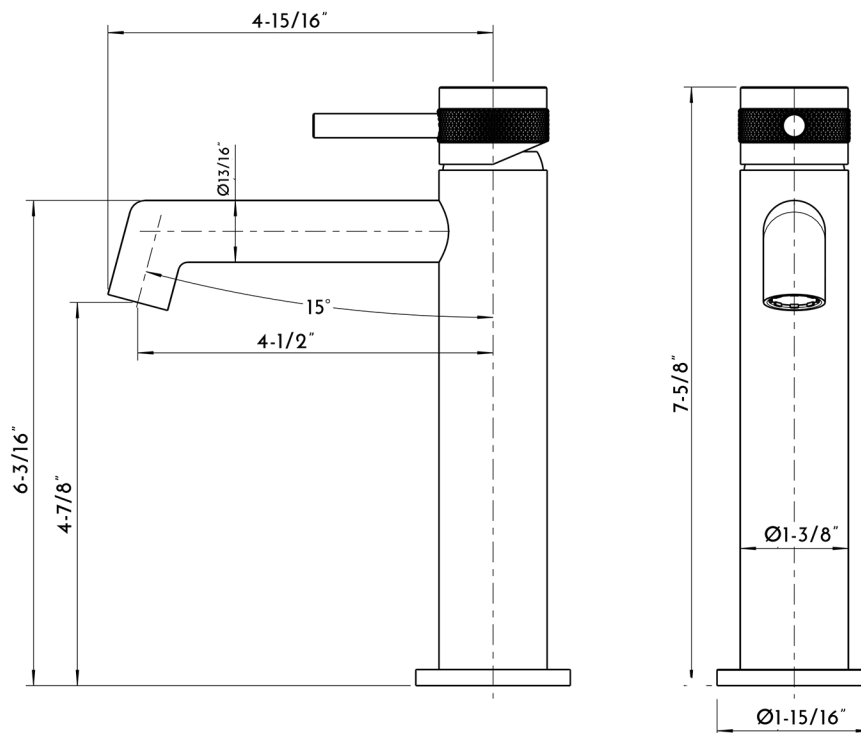

DAX-8010040-BL

BATHROOM FAUCETS **SERIES**

FEATURES

- Single Lever
- Matte Black Finish
- Ceramic Cartridge
- Installation Hole 1-3/8"
- Brass Body

BATHROOM FAUCET **DAX-8010040-BL**

MODEL	DAX-8010040-BL
MATERIAL	Brass
FINISH	Matte black
HEIGHT	7-5/8"
DEPTH	5-7/8"
WIDTH	2"
FLOW RATE	1.33 GPM
HOT COLD INDICATORS	No
DECK PLATE INCLUDED	X
COMPATIBLE VALVE TYPE	Ceramic Cartridge
HANDLE STYLE	Single lever
NUMBER OF HANDLES	One
INSTALLATION TYPE	Deck mounted