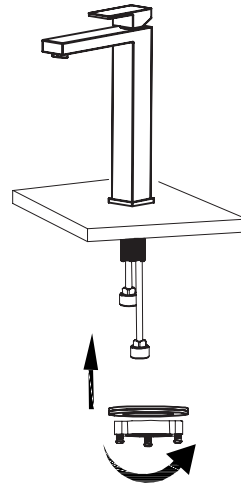

## FEATURES

- Single lever
- Vessel installation
- Ceramic cartridge
- Brass body
- Flow rate 2.2 GPM
- Installation hole 1-3/8"
- Hoses and mounting parts included
- Pop up drain not included (available)
- Chrome finish

BATHROOM FAUCET **DAX-6951B-CR**

MODEL	DAX-6951B-CR
ADA	NO
UPC APPROVED	4974
ANSI APPROVED	N-6375
ASME APPROVED	NO
WATERSENSE CERTIFIED	NO
NSF APPROVED	N-6375
CONNECTION SIZE	9/16
FAUCET HOLE SIZE	Ø1-1/4"
FAUCETS HOLE	Single hole
FAUCET TYPE	Lavatory Faucet
FLOW RATE (GPM)	2.2GPM
HANDLE STYLE	Single Handle
NUMBER OF HANDLES	1
HEIGHT	12"
HOSE LENGTH	19-11/16"
INSTALLATION TYPE	Deck Mounted
MATERIAL	Brass
FINISH	Chrome
SIDESPRAY	Without Spray
SPOUT HEIGHT	9-13/16"
CARTRIDGE TYPE	Ceramic
POP-IP INCLUDED	NO
MAX DECK THICKNESS	2-3/8" Bottom Sleeve

01

02

03

04

DIAGRAM NUMBER	DAX SKU	TITLE DESCRIPTION
1	6951-1	Handle
2	JD-6941A-04	Cap W/Adjusting
3	JD-6941A-05	Bonnet
4	O-10-5-1-9	O-Ring
5	DJ-35	Ceramic Cartridge
6	6902A-12	Hose
7	6902A-13	Hose
8	6951-DZ	Ring
9	P6921-6	Set Screw
10	47-2.5	O-Ring
11	JD-6941A-12	Gasket
12	JD-6941A-13	Film
13	JD-6941A-15	Nut
14	JD-6941A-16	coop
15	JD-6941A-14	Set Screw
16	JD-6951-5	coop
17	JD-6941A-17	Aerator and Heart
18	JD-6941A-18	Gasket
19	6951-2	Body
20	5-4	Set Screw
21	JD-6941A-02	Button