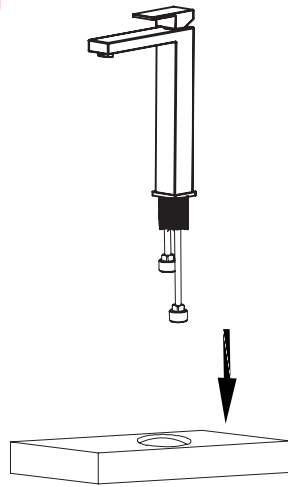

## FEATURES

- Single lever
- Vessel installation
- Ceramic cartridge
- Brass body
- Flow rate 2.2 GPM
- Installation hole 1-3/8"
- Hoses and mounting parts included
- Pop up drain not included (available)
- Chrome finish

BATHROOM FAUCET **DAX-6951B-CR**

MODEL	DAX-6951B-CR
ADA	NO
UPC APPROVED	4974
ANSI APPROVED	N-6375
ASME APPROVED	NO
WATERSENSE CERTIFIED	NO
NSF APPROVED	N-6375
CONNECTION SIZE	9/16
FAUCET HOLE SIZE	Ø1-1/4"
FAUCETS HOLE	Single hole
FAUCET TYPE	Lavatory Faucet
FLOW RATE (GPM)	2.2GPM
HANDLE STYLE	Single Handle
NUMBER OF HANDLES	1
HEIGHT	12"
HOSE LENGTH	19-11/16"
INSTALLATION TYPE	Deck Mounted
MATERIAL	Brass
FINISH	Chrome
SIDESPRAY	Without Spray
SPOUT HEIGHT	9-13/16"
CARTRIDGE TYPE	Ceramic
POP-IP INCLUDED	NO
MAX DECK THICKNESS	2-3/8" Bottom Sleeve

01

02

03

04

DIAGRAM NUMBER	DAX SKU	TITLE DESCRIPTION
1	6951-1	Handle
2	JD-6941A-04	Cap W/Adjusting
3	JD-6941A-05	Bonnet
4	O-10-5-1-9	O-Ring
5	DJ-35	Ceramic Cartridge
6	6902A-12	Hose
7	6902A-13	Hose
8	6951-DZ	Ring
9	P6921-6	Set Screw
10	47-2.5	O-Ring
11	JD-6941A-12	Gasket
12	JD-6941A-13	Film
13	JD-6941A-15	Nut
14	JD-6941A-16	coop
15	JD-6941A-14	Set Screw
16	JD-6951-5	coop
17	JD-6941A-17	Aerator and Heart
18	JD-6941A-18	Gasket
19	6951-2	Body
20	5-4	Set Screw
21	JD-6941A-02	Button