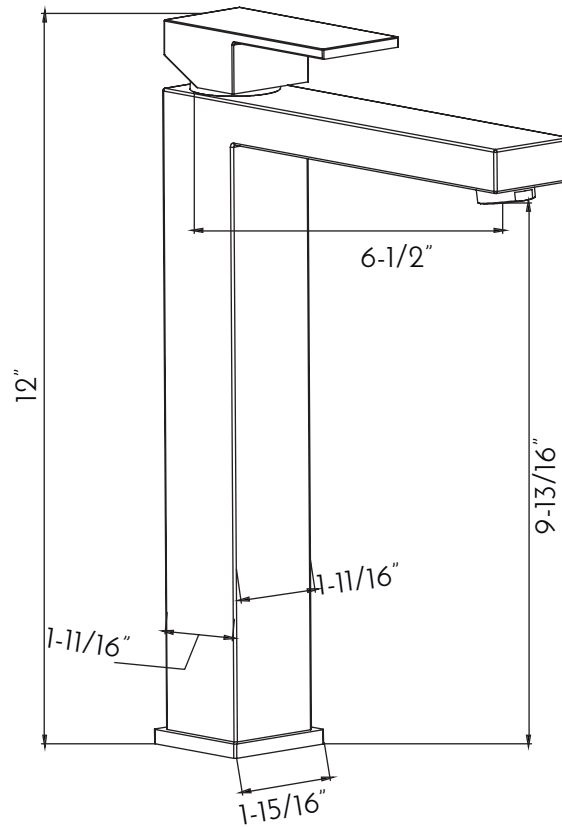

## FEATURES

- Single lever
- Vessel installation
- Ceramic cartridge
- Brass body
- Flow rate 2.2 GPM
- Installation hole 1-3/8"
- Hoses and mounting parts included
- Pop up drain not included (available)
- Chrome finish

BATHROOM FAUCET **DAX-6951B-CR**

MODEL	DAX-6951B-CR
ADA	NO
UPC APPROVED	4974
ANSI APPROVED	N-6375
ASME APPROVED	NO
WATERSENSE CERTIFIED	NO
NSF APPROVED	N-6375
CONNECTION SIZE	9/16
FAUCET HOLE SIZE	Ø1-1/4"
FAUCETS HOLE	Single hole
FAUCET TYPE	Lavatory Faucet
FLOW RATE (GPM)	2.2GPM
HANDLE STYLE	Single Handle
NUMBER OF HANDLES	1
HEIGHT	12"
HOSE LENGTH	19-11/16"
INSTALLATION TYPE	Deck Mounted
MATERIAL	Brass
FINISH	Chrome
SIDESPRAY	Without Spray
SPOUT HEIGHT	9-13/16"
CARTRIDGE TYPE	Ceramic
POP-IP INCLUDED	NO
MAX DECK THICKNESS	2-3/8" Bottom Sleeve

01

02

03

04

DIAGRAM NUMBER	DAX SKU	TITLE DESCRIPTION
1	6951-1	Handle
2	JD-6941A-04	Cap W/Adjusting
3	JD-6941A-05	Bonnet
4	O-10-5-1-9	O-Ring
5	DJ-35	Ceramic Cartridge
6	6902A-12	Hose
7	6902A-13	Hose
8	6951-DZ	Ring
9	P6921-6	Set Screw
10	47-2.5	O-Ring
11	JD-6941A-12	Gasket
12	JD-6941A-13	Film
13	JD-6941A-15	Nut
14	JD-6941A-16	coop
15	JD-6941A-14	Set Screw
16	JD-6951-5	coop
17	JD-6941A-17	Aerator and Heart
18	JD-6941A-18	Gasket
19	6951-2	Body
20	5-4	Set Screw
21	JD-6941A-02	Button