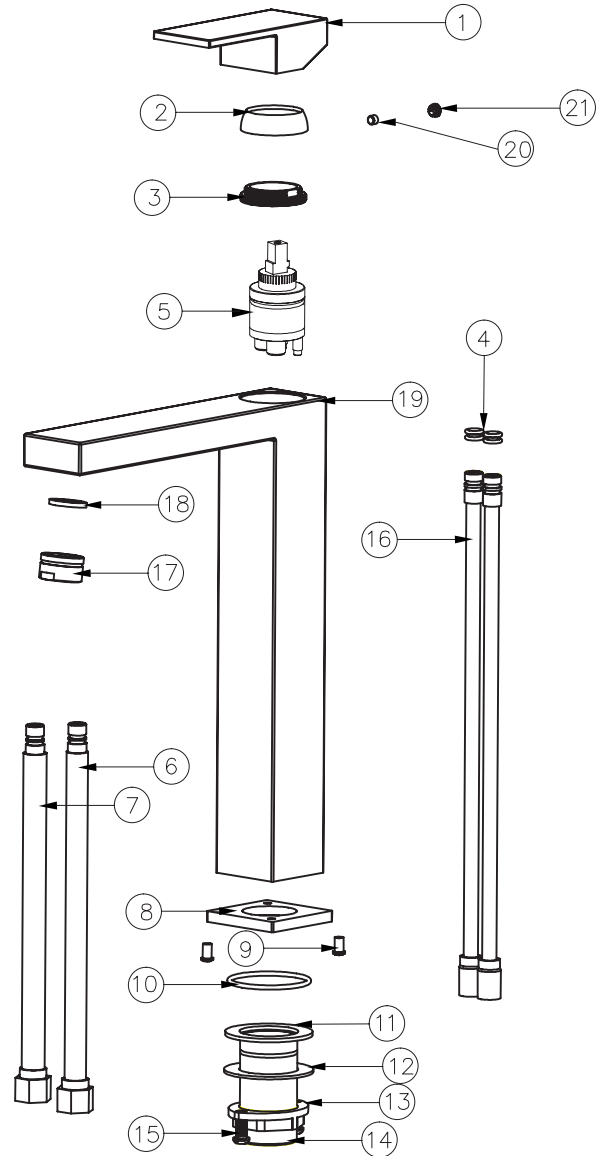

## FEATURES

- Single lever
- Vessel installation
- Ceramic cartridge
- Brass body
- Flow rate 2.2 GPM
- Installation hole 1-3/8"
- Hoses and mounting parts included
- Pop up drain not included (available)
- Chrome finish

BATHROOM FAUCET **DAX-6951B-CR**

MODEL	DAX-6951B-CR
ADA	NO
UPC APPROVED	4974
ANSI APPROVED	N-6375
ASME APPROVED	NO
WATERSENSE CERTIFIED	NO
NSF APPROVED	N-6375
CONNECTION SIZE	9/16
FAUCET HOLE SIZE	Ø1-1/4"
FAUCETS HOLE	Single hole
FAUCET TYPE	Lavatory Faucet
FLOW RATE (GPM)	2.2GPM
HANDLE STYLE	Single Handle
NUMBER OF HANDLES	1
HEIGHT	12"
HOSE LENGTH	19-11/16"
INSTALLATION TYPE	Deck Mounted
MATERIAL	Brass
FINISH	Chrome
SIDESPRAY	Without Spray
SPOUT HEIGHT	9-13/16"
CARTRIDGE TYPE	Ceramic
POP-IP INCLUDED	NO
MAX DECK THICKNESS	2-3/8" Bottom Sleeve

01

02

03

04

DIAGRAM NUMBER	DAX SKU	TITLE DESCRIPTION
1	6951-1	Handle
2	JD-6941A-04	Cap W/Adjusting
3	JD-6941A-05	Bonnet
4	O-10-5-1-9	O-Ring
5	DJ-35	Ceramic Cartridge
6	6902A-12	Hose
7	6902A-13	Hose
8	6951-DZ	Ring
9	P6921-6	Set Screw
10	47-2.5	O-Ring
11	JD-6941A-12	Gasket
12	JD-6941A-13	Film
13	JD-6941A-15	Nut
14	JD-6941A-16	coop
15	JD-6941A-14	Set Screw
16	JD-6951-5	coop
17	JD-6941A-17	Aerator and Heart
18	JD-6941A-18	Gasket
19	6951-2	Body
20	5-4	Set Screw
21	JD-6941A-02	Button