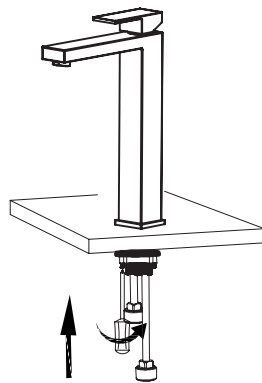

## FEATURES

- Single lever
- Vessel installation
- Ceramic cartridge
- Brass body
- Flow rate 2.2 GPM
- Installation hole 1-3/8"
- Hoses and mounting parts included
- Pop up drain not included (available)
- Chrome finish

BATHROOM FAUCET **DAX-6951B-CR**

MODEL	DAX-6951B-CR
ADA	NO
UPC APPROVED	4974
ANSI APPROVED	N-6375
ASME APPROVED	NO
WATERSENSE CERTIFIED	NO
NSF APPROVED	N-6375
CONNECTION SIZE	9/16
FAUCET HOLE SIZE	Ø1-1/4"
FAUCETS HOLE	Single hole
FAUCET TYPE	Lavatory Faucet
FLOW RATE (GPM)	2.2GPM
HANDLE STYLE	Single Handle
NUMBER OF HANDLES	1
HEIGHT	12"
HOSE LENGTH	19-11/16"
INSTALLATION TYPE	Deck Mounted
MATERIAL	Brass
FINISH	Chrome
SIDESPRAY	Without Spray
SPOUT HEIGHT	9-13/16"
CARTRIDGE TYPE	Ceramic
POP-IP INCLUDED	NO
MAX DECK THICKNESS	2-3/8" Bottom Sleeve

01

02

03

04

DIAGRAM NUMBER	DAX SKU	TITLE DESCRIPTION
1	6951-1	Handle
2	JD-6941A-04	Cap W/Adjusting
3	JD-6941A-05	Bonnet
4	O-10-5-1-9	O-Ring
5	DJ-35	Ceramic Cartridge
6	6902A-12	Hose
7	6902A-13	Hose
8	6951-DZ	Ring
9	P6921-6	Set Screw
10	47-2.5	O-Ring
11	JD-6941A-12	Gasket
12	JD-6941A-13	Film
13	JD-6941A-15	Nut
14	JD-6941A-16	coop
15	JD-6941A-14	Set Screw
16	JD-6951-5	coop
17	JD-6941A-17	Aerator and Heart
18	JD-6941A-18	Gasket
19	6951-2	Body
20	5-4	Set Screw
21	JD-6941A-02	Button