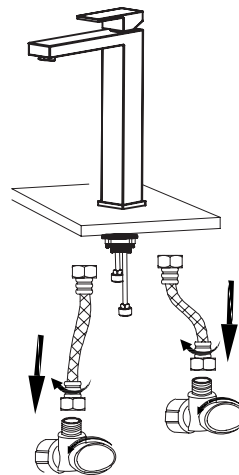

## FEATURES

- Single lever
- Vessel installation
- Ceramic cartridge
- Brass body
- Flow rate 2.2 GPM
- Installation hole 1-3/8"
- Hoses and mounting parts included
- Pop up drain not included (available)
- Chrome finish

BATHROOM FAUCET **DAX-6951B-CR**

MODEL	DAX-6951B-CR
ADA	NO
UPC APPROVED	4974
ANSI APPROVED	N-6375
ASME APPROVED	NO
WATERSENSE CERTIFIED	NO
NSF APPROVED	N-6375
CONNECTION SIZE	9/16
FAUCET HOLE SIZE	Ø1-1/4"
FAUCETS HOLE	Single hole
FAUCET TYPE	Lavatory Faucet
FLOW RATE (GPM)	2.2GPM
HANDLE STYLE	Single Handle
NUMBER OF HANDLES	1
HEIGHT	12"
HOSE LENGTH	19-11/16"
INSTALLATION TYPE	Deck Mounted
MATERIAL	Brass
FINISH	Chrome
SIDESPRAY	Without Spray
SPOUT HEIGHT	9-13/16"
CARTRIDGE TYPE	Ceramic
POP-IP INCLUDED	NO
MAX DECK THICKNESS	2-3/8" Bottom Sleeve

01

02

03

04

DIAGRAM NUMBER	DAX SKU	TITLE DESCRIPTION
1	6951-1	Handle
2	JD-6941A-04	Cap W/Adjusting
3	JD-6941A-05	Bonnet
4	O-10-5-1-9	O-Ring
5	DJ-35	Ceramic Cartridge
6	6902A-12	Hose
7	6902A-13	Hose
8	6951-DZ	Ring
9	P6921-6	Set Screw
10	47-2.5	O-Ring
11	JD-6941A-12	Gasket
12	JD-6941A-13	Film
13	JD-6941A-15	Nut
14	JD-6941A-16	coop
15	JD-6941A-14	Set Screw
16	JD-6951-5	coop
17	JD-6941A-17	Aerator and Heart
18	JD-6941A-18	Gasket
19	6951-2	Body
20	5-4	Set Screw
21	JD-6941A-02	Button