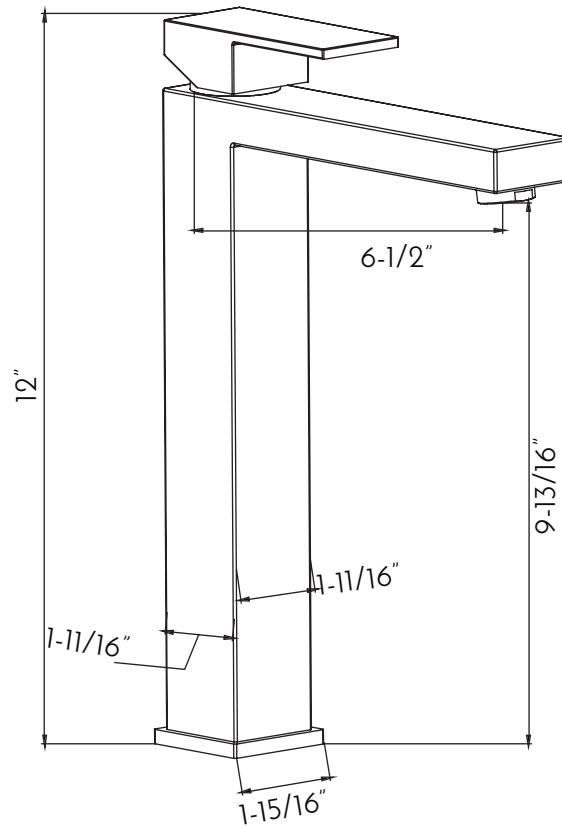

DAX-6951B-BN

BATHROOM FAUCETS **SERIES**

www.daxib.com

FEATURES

- Single lever
- Vessel installation
- Ceramic cartridge
- Brass body
- Flow rate 2.2 GPM
- Installation hole 1-3/8"
- Hoses and mounting parts included
- Pop up drain not included (available)
- Brushed nickel finish

BATHROOM FAUCET **DAX-6951B-BN**

MODEL	DAX-6951B-BN
ADA	NO
UPC APPROVED	4974
ANSI APPROVED	N-6375
ASME APPROVED	NO
WATERSENSE CERTIFIED	NO
NSF APPROVED	N-6375
CONNECTION SIZE	9/16
FAUCET HOLE SIZE	Ø1-1/4"
FAUCETS HOLE	Single hole
FAUCET TYPE	Lavatory Faucet
FLOW RATE (GPM)	2.2GPM
HANDLE STYLE	Single Handle
NUMBER OF HANDLES	1
HEIGHT	12"
HOSE LENGTH	19-11/16"
INSTALLATION TYPE	Deck Mounted
MATERIAL	Brass
FINISH	Brushed nickel
SIDESPRAY	Without Spray
SPOUT HEIGHT	9-13/16"
CARTRIDGE TYPE	Ceramic
POP-IP INCLUDED	NO
MAX DECK THICKNESS	2-3/8" Bottom Sleeve

01

02

03

04

DIAGRAM NUMBER	DAX SKU	TITLE DESCRIPTION
1	6951-1	Handle
2	JD-6941A-04	Cap W/Adjusting
3	JD-6941A-05	Bonnet
4	O-10-5-1-9	O-Ring
5	DJ-35	Ceramic Cartridge
6	6902A-12	Hose
7	6902A-13	Hose
8	6951-DZ	Ring
9	P6921-6	Set Screw
10	47-2.5	O-Ring
11	JD-6941A-12	Gasket
12	JD-6941A-13	Film
13	JD-6941A-15	Nut
14	JD-6941A-16	coop
15	JD-6941A-14	Set Screw
16	JD-6951-5	coop
17	JD-6941A-17	Aerator and Heart
18	JD-6941A-18	Gasket
19	6951-2	Body
20	5-4	Set Screw
21	JD-6941A-02	Button