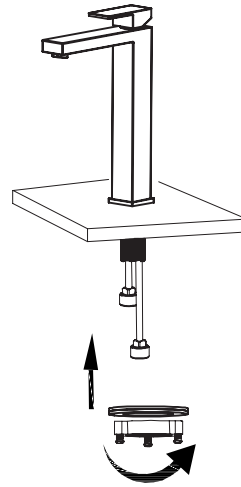

DAX-6951B-BN

BATHROOM FAUCETS **SERIES**

www.daxib.com

FEATURES

- Single lever
- Vessel installation
- Ceramic cartridge
- Brass body
- Flow rate 2.2 GPM
- Installation hole 1-3/8"
- Hoses and mounting parts included
- Pop up drain not included (available)
- Brushed nickel finish

BATHROOM FAUCET **DAX-6951B-BN**

MODEL	DAX-6951B-BN
ADA	NO
UPC APPROVED	4974
ANSI APPROVED	N-6375
ASME APPROVED	NO
WATERSENSE CERTIFIED	NO
NSF APPROVED	N-6375
CONNECTION SIZE	9/16
FAUCET HOLE SIZE	Ø1-1/4"
FAUCETS HOLE	Single hole
FAUCET TYPE	Lavatory Faucet
FLOW RATE (GPM)	2.2GPM
HANDLE STYLE	Single Handle
NUMBER OF HANDLES	1
HEIGHT	12"
HOSE LENGTH	19-11/16"
INSTALLATION TYPE	Deck Mounted
MATERIAL	Brass
FINISH	Brushed nickel
SIDESPRAY	Without Spray
SPOUT HEIGHT	9-13/16"
CARTRIDGE TYPE	Ceramic
POP-IP INCLUDED	NO
MAX DECK THICKNESS	2-3/8" Bottom Sleeve

01

02

03

04

DIAGRAM NUMBER	DAX SKU	TITLE DESCRIPTION
1	6951-1	Handle
2	JD-6941A-04	Cap W/Adjusting
3	JD-6941A-05	Bonnet
4	O-10-5-1-9	O-Ring
5	DJ-35	Ceramic Cartridge
6	6902A-12	Hose
7	6902A-13	Hose
8	6951-DZ	Ring
9	P6921-6	Set Screw
10	47-2.5	O-Ring
11	JD-6941A-12	Gasket
12	JD-6941A-13	Film
13	JD-6941A-15	Nut
14	JD-6941A-16	coop
15	JD-6941A-14	Set Screw
16	JD-6951-5	coop
17	JD-6941A-17	Aerator and Heart
18	JD-6941A-18	Gasket
19	6951-2	Body
20	5-4	Set Screw
21	JD-6941A-02	Button