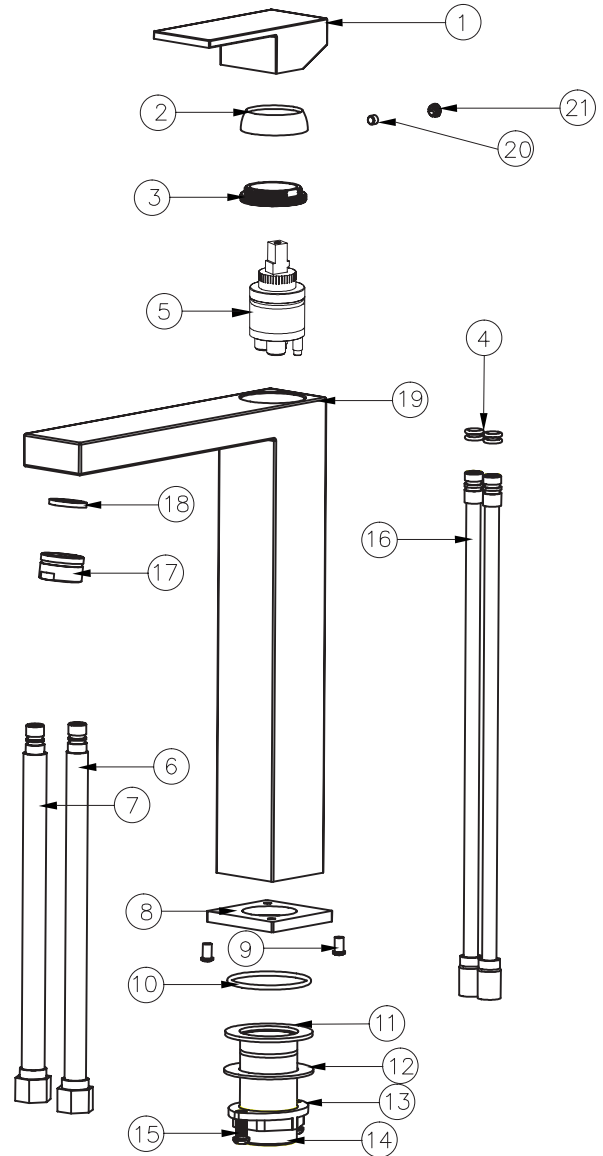

DAX-6951B-BN

BATHROOM FAUCETS **SERIES**

www.daxib.com

FEATURES

- Single lever
- Vessel installation
- Ceramic cartridge
- Brass body
- Flow rate 2.2 GPM
- Installation hole 1-3/8"
- Hoses and mounting parts included
- Pop up drain not included (available)
- Brushed nickel finish

BATHROOM FAUCET **DAX-6951B-BN**

MODEL	DAX-6951B-BN
ADA	NO
UPC APPROVED	4974
ANSI APPROVED	N-6375
ASME APPROVED	NO
WATERSENSE CERTIFIED	NO
NSF APPROVED	N-6375
CONNECTION SIZE	9/16
FAUCET HOLE SIZE	Ø1-1/4"
FAUCETS HOLE	Single hole
FAUCET TYPE	Lavatory Faucet
FLOW RATE (GPM)	2.2GPM
HANDLE STYLE	Single Handle
NUMBER OF HANDLES	1
HEIGHT	12"
HOSE LENGTH	19-11/16"
INSTALLATION TYPE	Deck Mounted
MATERIAL	Brass
FINISH	Brushed nickel
SIDESPRAY	Without Spray
SPOUT HEIGHT	9-13/16"
CARTRIDGE TYPE	Ceramic
POP-IP INCLUDED	NO
MAX DECK THICKNESS	2-3/8" Bottom Sleeve

01

02

03

04

DIAGRAM NUMBER	DAX SKU	TITLE DESCRIPTION
1	6951-1	Handle
2	JD-6941A-04	Cap W/Adjusting
3	JD-6941A-05	Bonnet
4	O-10-5-1-9	O-Ring
5	DJ-35	Ceramic Cartridge
6	6902A-12	Hose
7	6902A-13	Hose
8	6951-DZ	Ring
9	P6921-6	Set Screw
10	47-2.5	O-Ring
11	JD-6941A-12	Gasket
12	JD-6941A-13	Film
13	JD-6941A-15	Nut
14	JD-6941A-16	coop
15	JD-6941A-14	Set Screw
16	JD-6951-5	coop
17	JD-6941A-17	Aerator and Heart
18	JD-6941A-18	Gasket
19	6951-2	Body
20	5-4	Set Screw
21	JD-6941A-02	Button