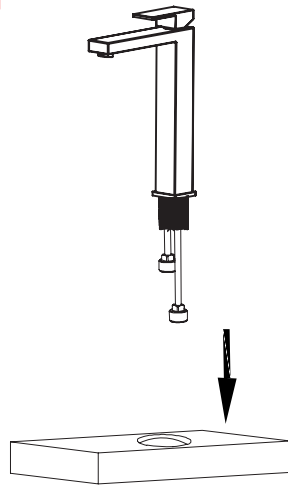

DAX-6951B-BN

BATHROOM FAUCETS **SERIES**

www.daxib.com

FEATURES

- Single lever
- Vessel installation
- Ceramic cartridge
- Brass body
- Flow rate 2.2 GPM
- Installation hole 1-3/8"
- Hoses and mounting parts included
- Pop up drain not included (available)
- Brushed nickel finish

BATHROOM FAUCET **DAX-6951B-BN**

MODEL	DAX-6951B-BN
ADA	NO
UPC APPROVED	4974
ANSI APPROVED	N-6375
ASME APPROVED	NO
WATERSENSE CERTIFIED	NO
NSF APPROVED	N-6375
CONNECTION SIZE	9/16
FAUCET HOLE SIZE	Ø1-1/4"
FAUCETS HOLE	Single hole
FAUCET TYPE	Lavatory Faucet
FLOW RATE (GPM)	2.2GPM
HANDLE STYLE	Single Handle
NUMBER OF HANDLES	1
HEIGHT	12"
HOSE LENGTH	19-11/16"
INSTALLATION TYPE	Deck Mounted
MATERIAL	Brass
FINISH	Brushed nickel
SIDESPRAY	Without Spray
SPOUT HEIGHT	9-13/16"
CARTRIDGE TYPE	Ceramic
POP-IP INCLUDED	NO
MAX DECK THICKNESS	2-3/8" Bottom Sleeve

01

02

03

04

DIAGRAM NUMBER	DAX SKU	TITLE DESCRIPTION
1	6951-1	Handle
2	JD-6941A-04	Cap W/Adjusting
3	JD-6941A-05	Bonnet
4	O-10-5-1-9	O-Ring
5	DJ-35	Ceramic Cartridge
6	6902A-12	Hose
7	6902A-13	Hose
8	6951-DZ	Ring
9	P6921-6	Set Screw
10	47-2.5	O-Ring
11	JD-6941A-12	Gasket
12	JD-6941A-13	Film
13	JD-6941A-15	Nut
14	JD-6941A-16	coop
15	JD-6941A-14	Set Screw
16	JD-6951-5	coop
17	JD-6941A-17	Aerator and Heart
18	JD-6941A-18	Gasket
19	6951-2	Body
20	5-4	Set Screw
21	JD-6941A-02	Button