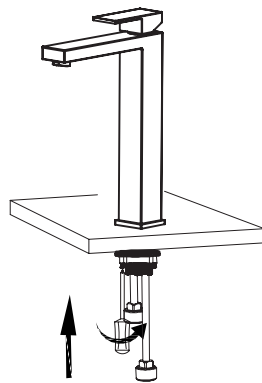

DAX-6951B-BN

BATHROOM FAUCETS **SERIES**

www.daxib.com

FEATURES

- Single lever
- Vessel installation
- Ceramic cartridge
- Brass body
- Flow rate 2.2 GPM
- Installation hole 1-3/8"
- Hoses and mounting parts included
- Pop up drain not included (available)
- Brushed nickel finish

BATHROOM FAUCET **DAX-6951B-BN**

MODEL	DAX-6951B-BN
ADA	NO
UPC APPROVED	4974
ANSI APPROVED	N-6375
ASME APPROVED	NO
WATERSENSE CERTIFIED	NO
NSF APPROVED	N-6375
CONNECTION SIZE	9/16
FAUCET HOLE SIZE	Ø1-1/4"
FAUCETS HOLE	Single hole
FAUCET TYPE	Lavatory Faucet
FLOW RATE (GPM)	2.2GPM
HANDLE STYLE	Single Handle
NUMBER OF HANDLES	1
HEIGHT	12"
HOSE LENGTH	19-11/16"
INSTALLATION TYPE	Deck Mounted
MATERIAL	Brass
FINISH	Brushed nickel
SIDESPRAY	Without Spray
SPOUT HEIGHT	9-13/16"
CARTRIDGE TYPE	Ceramic
POP-IP INCLUDED	NO
MAX DECK THICKNESS	2-3/8" Bottom Sleeve

01

02

03

04

DIAGRAM NUMBER	DAX SKU	TITLE DESCRIPTION
1	6951-1	Handle
2	JD-6941A-04	Cap W/Adjusting
3	JD-6941A-05	Bonnet
4	O-10-5-1-9	O-Ring
5	DJ-35	Ceramic Cartridge
6	6902A-12	Hose
7	6902A-13	Hose
8	6951-DZ	Ring
9	P6921-6	Set Screw
10	47-2.5	O-Ring
11	JD-6941A-12	Gasket
12	JD-6941A-13	Film
13	JD-6941A-15	Nut
14	JD-6941A-16	coop
15	JD-6941A-14	Set Screw
16	JD-6951-5	coop
17	JD-6941A-17	Aerator and Heart
18	JD-6941A-18	Gasket
19	6951-2	Body
20	5-4	Set Screw
21	JD-6941A-02	Button