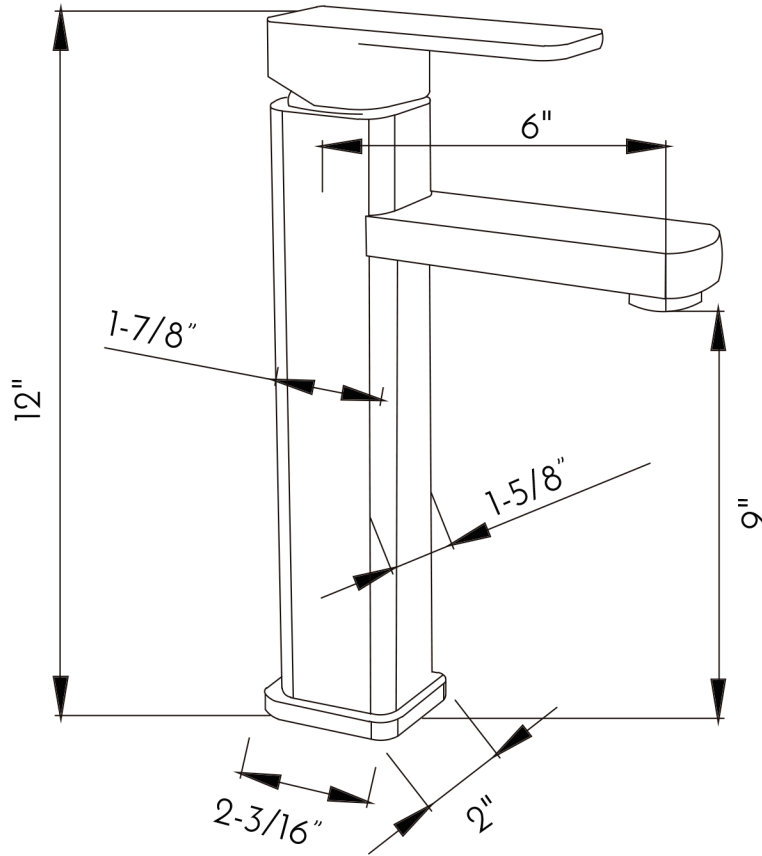

DAX-6941B-CR

BATHROOM FAUCETS **SERIES**

www.daxib.com

FEATURES

- Single lever
- Vessel installation
- Ceramic cartridge
- Brass body
- Flow rate 2.2 GPM
- Installation hole 1-3/8"
- Hoses and mounting parts included
- Pop up drain not included (available)
- Chrome finish

BATHROOM FAUCET **DAX-6941B-CR**

MODEL	DAX-6941B-CR
UPC APPROVED	4974
NSF APPROVED	N-6375
CONNECTION SIZE	9/16
FAUCET HOLE SIZE	Ø1-1/4"
FAUCETS HOLE	Single hole
FAUCET TYPE	Lavatory Faucet
FLOW RATE (GPM)	2.2 GPM
HANDLE STYLE	Single Handle
NUMBER OF HANDLES	1
HEIGHT	12"
HOSE LENGTH	19-11/16"
INSTALLATION TYPE	Deck Mounted
MATERIAL	Brass
FINISH	Chrome
SIDESPRAW	Without Spray
SPOUT HEIGHT	8-3/4"
CARTRIDGE TYPE	1-3/8" Ceramic cartridge
POP-IP INCLUDED	NO
MAX DECK THICKNESS	2-3/8" Bottom Sleeve

01

02

03

04