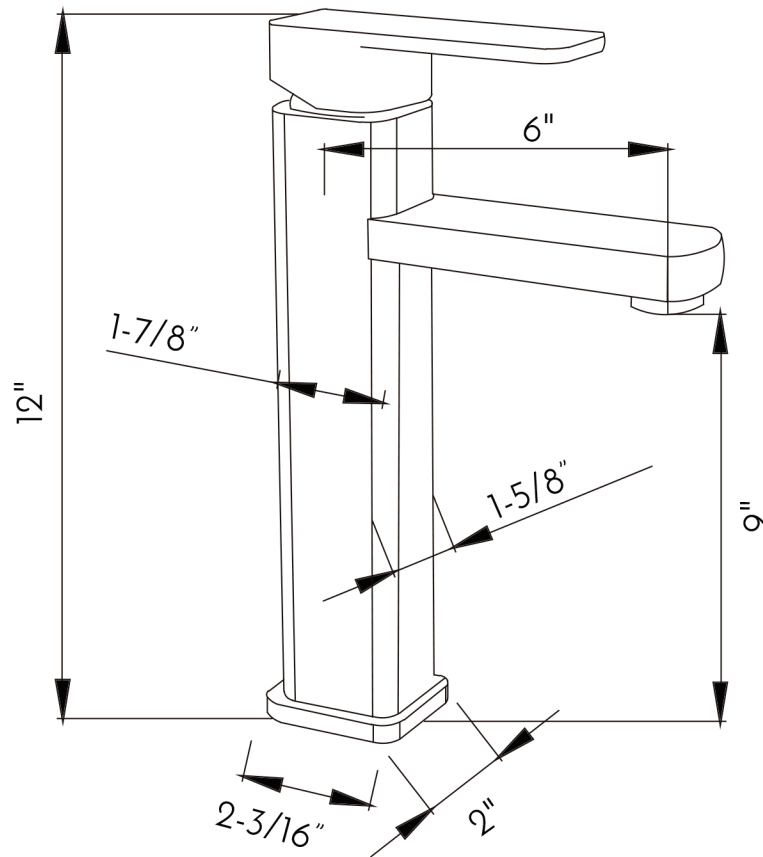

DAX-6941B-BN

BATHROOM FAUCETS **SERIES**

DAX-6941B-BN

FEATURES

- Single lever
- Vessel installation
- Ceramic cartridge
- Brass body
- Flow rate 2.2 GPM
- Installation hole 1-3/8"
- Hoses and mounting parts included
- Pop up drain not included (available)
- Brushed nickel

BATHROOM FAUCET DAX-6941B-BN

MODEL	DAX-6941B-BN
UPC APPROVED	4974
NSF APPROVED	N-6375
CONNECTION SIZE	9/16
FAUCET HOLE SIZE	Ø1-1/4"
FAUCETS HOLE	Single hole
FAUCET TYPE	Lavatory Faucet
FLOW RATE (GPM)	2.2 GPM
HANDLE STYLE	Single Handle
NUMBER OF HANDLES	1
HEIGHT	12"
HOSE LENGTH	19-11/16"
INSTALLATION TYPE	Deck Mounted
MATERIAL	Brass
FINISH	Brushed nickel
SIDESPRAW	Without Spray
SPOUT HEIGHT	8-3/4"
CARTRIDGE TYPE	1-3/8" Ceramic cartridge
POP-IP INCLUDED	NO
MAX DECK THICKNESS	2-3/8" Bottom Sleeve

01

02

03

04