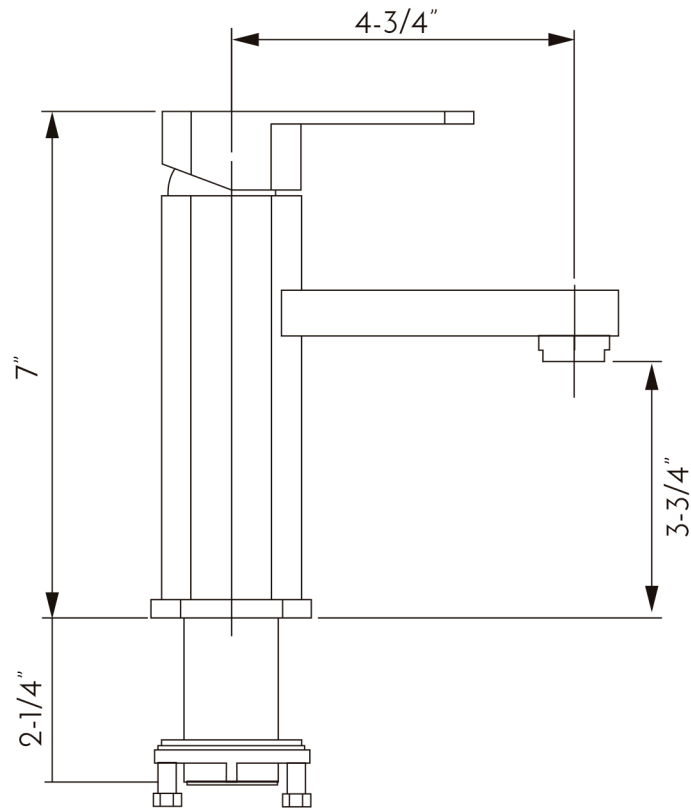

DAX-6941A-BN

BATHROOM FAUCETS SERIES

DAX-6941A-BN

FEATURES

- Single lever
- Ceramic cartridge
- Brass Body
- Flow rate 2.2 GPM
- Installation hole 1-3/8"
- Hoses and mounting parts included
- Pop up drain not included (available)
- Brushed nickel finish

BATHROOM FAUCET **DAX-6941A-BN**

MODEL	DAX-6941A-BN
ADA	NO
UPC APPROVED	YES
ANSI APPROVED	NO
ASME APPROVED	NO
WATERSENSE CERTIFIED	NO
NSF APPROVED	NO
CONNECTION SIZE	9/16
FAUCET HOLE SIZE	Ø1-1/4"
FAUCETS HOLE	Single hole
FAUCET TYPE	Lavatory Faucet
FLOW RATE (GPM)	2.2 GPM
HANDLE STYLE	Single Handle
NUMBER OF HANDLES	1
HEIGHT	7"
HOSE LENGTH	19-11/16"
INSTALLATION TYPE	Deck Mounted
MATERIAL	Brass
FINISH	Brushed nickel finish
SIDESPRAY	Without Spray
SPOUT HEIGHT	3-3/4"
CARTRIDGE TYPE	Ceramic
POP-IP INCLUDED	NO
MAX DECK THICKNESS	2-3/8" Bottom Sleeve

01

02

03

04