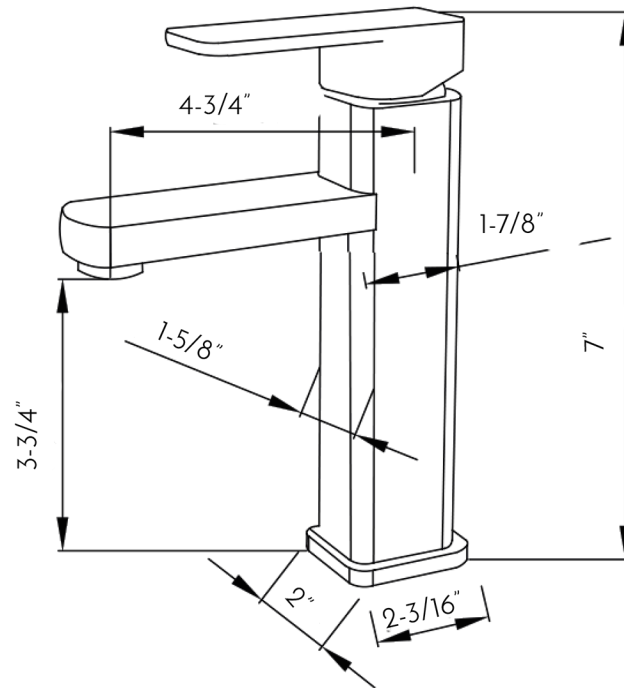

DAX-6941A-BL

BATHROOM FAUCETS SERIES

DAX-6941A-BL

FEATURES

- Single Lever
- Ceramic Cartridge
- Brass Body
- Flow Rate 2.2 GPM
- Hoses and mounting parts included
- Pop up drain not included (available)

KITCHEN SINK **DAX-6941A-BL**

MODEL	DAX-6941A-BL
MATERIAL	Copper, Kirsite, Stainless Steel, Rubber
FINISH	Matte Black
HEIGHT	7"
SPOUT HEIGHT	3.74"
SPOUT REACH	4.72"
FLOW RATE	2.2 GPM at 60psi
HOT COLD INDICATORS	No
DECK PLATE INCLUDED	No
COMPATIBLE VALVE TYPE	Ceramic Cartridge
HANDLE STYLE	Single Lever
NUMBER OF HANDLES	One

For parts or sale requirements
please contact our customer service department:

 CS@daxib.com

 1 888 685 8236

INSTALLATION GUIDE AND PARTS LIST

	<p>D)</p> 	<p>Single Hole Installation</p> 									
<p>● Single Handle Lavatory Faucet MODELS: DAX-6941A-BL</p> <p>● STANDARDS ASME A112.18.1 CSA B125.1 NSF 61-9 LISTED IAPMO/cUPC AB1953</p> <p>FLOW RATE CHART</p>  		<table border="1"> <tr> <td rowspan="2">φ X</td> <td>In</td> <td>1 1/4"</td> <td>1 3/8"</td> <td>1 1/2"</td> </tr> <tr> <td>mm</td> <td>32mm</td> <td>35mm</td> <td>38mm</td> </tr> </table>	φ X	In	1 1/4"	1 3/8"	1 1/2"	mm	32mm	35mm	38mm
φ X	In	1 1/4"		1 3/8"	1 1/2"						
	mm	32mm	35mm	38mm							
<p>Helpful Information</p> <p>Tools:</p> 			 								
   <p>(A)、9/16" O.D. copper tubing (ball nose risers with the coupling nuts or); (B)、9/16" copper tubing (no ball) with supplied tube head interior connector or; (C)、IPS faucet connectors (1/2").</p>			 								