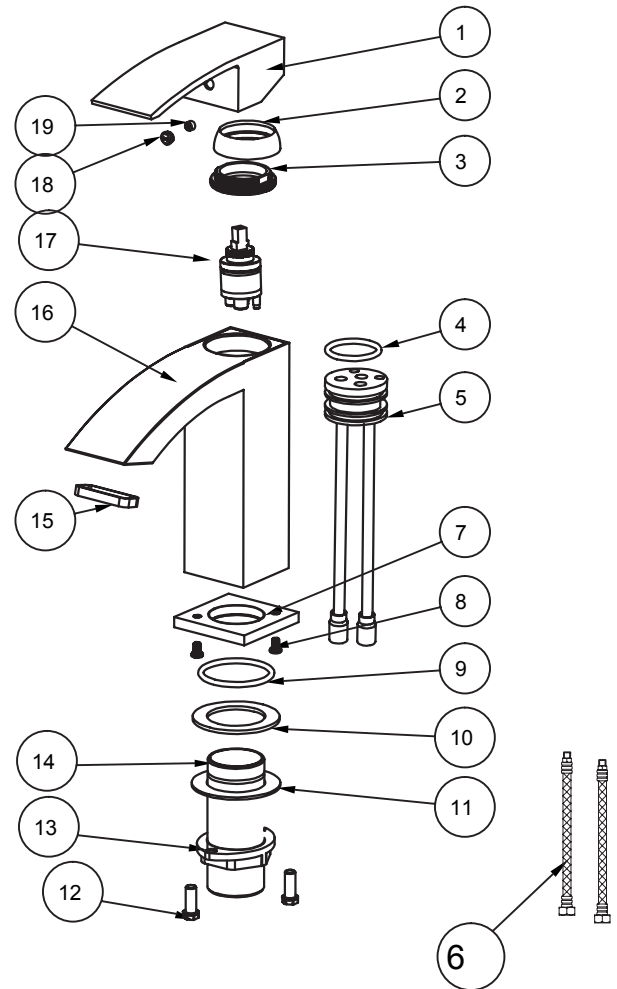

## FEATURES

- Single lever
- Ceramic cartridge
- Brass body
- Flow rate 2.2 GPM
- Installation hole 1-3/8"
- Hoses and mounting parts included
- Pop up drain not included (available)
- Brushed nickel finish

BATHROOM FAUCET **DAX-6690A-BN**

MODEL	DAX-6690A-BN
ADA	4974
UPC APPROVED	4974
ANSI APPROVED	N-6375
ASME APPROVED	None
WATERSENSE CERTIFIED	None
NSF APPROVED	N-6375
CONNECTION SIZE	9/16
FAUCET HOLE SIZE	Ø1-1/4"
FAUCETS HOLE	Single hole
FAUCET TYPE	Lavatory Faucet
FLOW RATE (GPM)	2.2gpm at 60 psi
HANDLE STYLE	Single Handle
NUMBER OF HANDLES	1
HEIGHT	7"
HOSE LENGTH	19-11/16"
INSTALLATION TYPE	Deck Mounted
MATERIAL	Brass
FINISH	Brushed Nickel
SIDESPRAY	Without Spray
SPOUT HEIGHT	4-7/16"
SPOUT SWIVEL	NO
CARTRIDGE TYPE	Ceramic
POP-IP INCLUDED	NO
MAX DECK THICKNESS	2-3/8" Bottom Sleeve

01

02

03

04

DIAGRAM NUMBER	DAX SKU	TITLE DESCRIPTION
1	P6921-4	Handle
2	JD-6941A-04	Cap W/Adjusting
3	JD-6941A-05	Bonnet
4	32-3	O-Ring
5	P6932-6	Bowels Core
6	6902A-13	Hose
7	P6932-7	Ring
8	P6921-6	Set Screw
9	43-3	O-Ring
10	JD-6941A-12	Gasket
11	JD-6941A-13	Film
12	JD-6941A-14	Set Screw
13	JD-6941A-15	Nut
14	JD-6941A-16	coop
15	P6921-5	Aerator
16	P6921-2	Body
17	GJ-35	Ceramic Cartridge
18	JD-6941A-02	Button
19	5-4	Set Screw