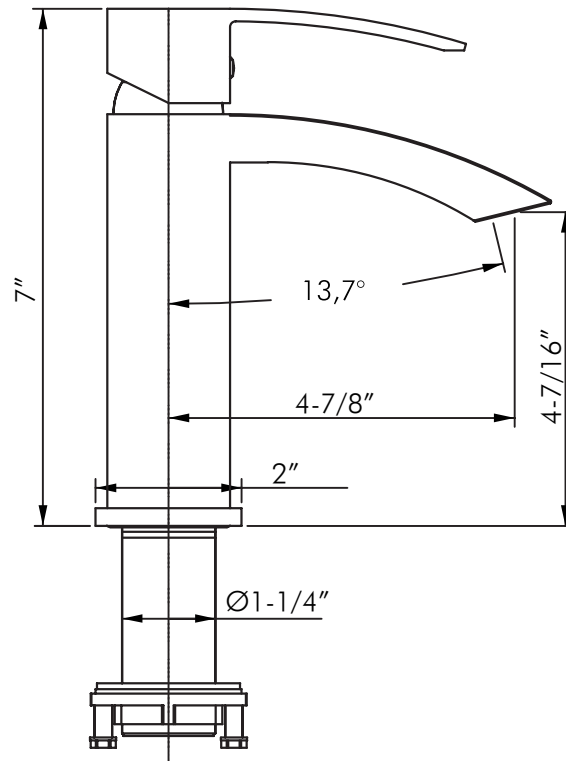

## FEATURES

- Single lever
- Ceramic cartridge
- Brass body
- Flow rate 2.2 GPM
- Installation hole 1-3/8"
- Hoses and mounting parts included
- Pop up drain not included (available)
- Brushed nickel finish

BATHROOM FAUCET **DAX-6690A-BN**

MODEL	DAX-6690A-BN
ADA	4974
UPC APPROVED	4974
ANSI APPROVED	N-6375
ASME APPROVED	None
WATERSENSE CERTIFIED	None
NSF APPROVED	N-6375
CONNECTION SIZE	9/16
FAUCET HOLE SIZE	Ø1-1/4"
FAUCETS HOLE	Single hole
FAUCET TYPE	Lavatory Faucet
FLOW RATE (GPM)	2.2gpm at 60 psi
HANDLE STYLE	Single Handle
NUMBER OF HANDLES	1
HEIGHT	7"
HOSE LENGTH	19-11/16"
INSTALLATION TYPE	Deck Mounted
MATERIAL	Brass
FINISH	Brushed Nickel
SIDESPRAY	Without Spray
SPOUT HEIGHT	4-7/16"
SPOUT SWIVEL	NO
CARTRIDGE TYPE	Ceramic
POP-IP INCLUDED	NO
MAX DECK THICKNESS	2-3/8" Bottom Sleeve

01

02

03

04

DIAGRAM NUMBER	DAX SKU	TITLE DESCRIPTION
1	P6921-4	Handle
2	JD-6941A-04	Cap W/Adjusting
3	JD-6941A-05	Bonnet
4	32-3	O-Ring
5	P6932-6	Bowels Core
6	6902A-13	Hose
7	P6932-7	Ring
8	P6921-6	Set Screw
9	43-3	O-Ring
10	JD-6941A-12	Gasket
11	JD-6941A-13	Film
12	JD-6941A-14	Set Screw
13	JD-6941A-15	Nut
14	JD-6941A-16	coop
15	P6921-5	Aerator
16	P6921-2	Body
17	GJ-35	Ceramic Cartridge
18	JD-6941A-02	Button
19	5-4	Set Screw