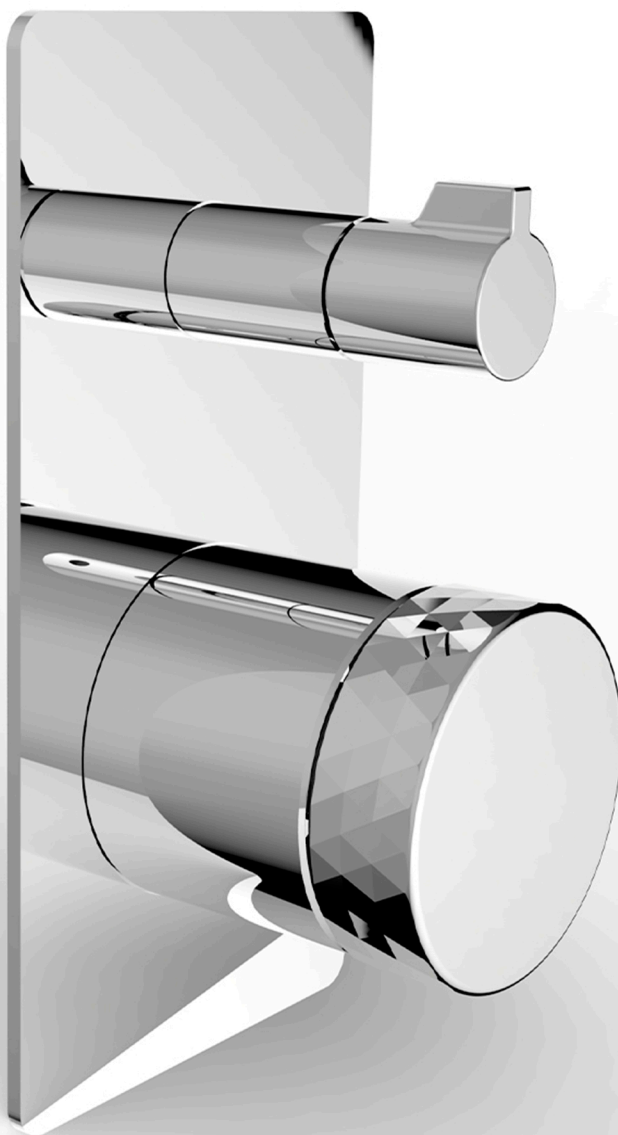

DAX-65150-CR

SHOWER VALVES **SERIES**

FEATURES

- Chrome Finish
- Handle Material: Zinc Alloy
- Shower Head flow rate: 4.2 Bar = 5.54 GPM
- Hand Shower flow rate: 4.2 Bar = 5.04 GMP