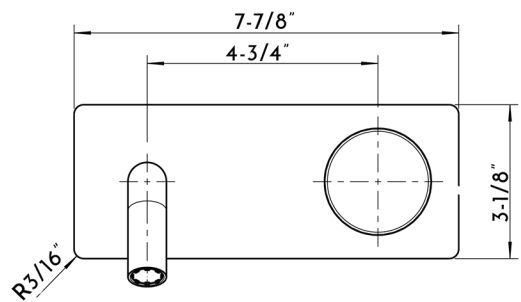

DAX-65149-CR

BATHROOM FAUCETS **SERIES**

FEATURES

- Single Lever
- Chrome Finish
- Ceramic Cartridge
- Installation Hole 1-3/8"
- Brass Body

BATHROOM FAUCET DAX-65149-CR

| | |
|-----------------------|-------------------|
| MODEL | DAX-65149-CR |
| MATERIAL | Brass |
| FINISH | Chrome |
| HEIGHT | 3-3/4" |
| DEPTH | 7-7/8" |
| WIDTH | 10-9/16" |
| FLOW RATE | 1.38 GPM |
| HOT COLD INDICATORS | No |
| DECK PLATE INCLUDED | X |
| COMPATIBLE VALVE TYPE | Ceramic Cartridge |
| HANDLE STYLE | Single lever |
| NUMBER OF HANDLES | One |
| INSTALLATION TYPE | Concealed |