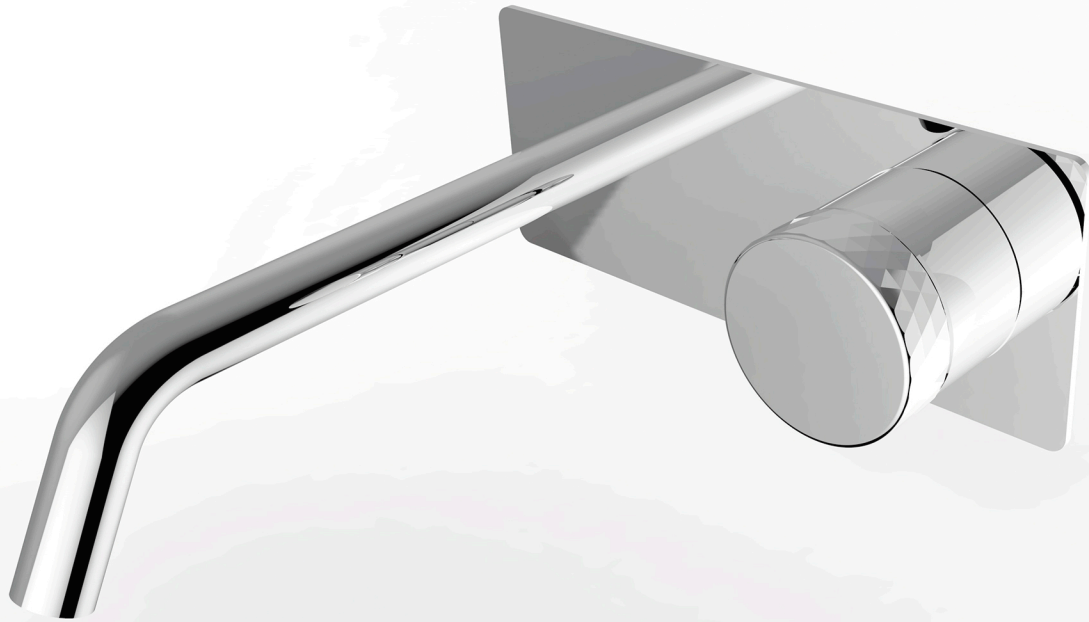

DAX-65149-CR

BATHROOM FAUCETS **SERIES**

FEATURES

- Single Lever
- Chrome Finish
- Ceramic Cartridge
- Installation Hole 1-3/8"
- Brass Body

BATHROOM FAUCET DAX-65149-CR

| | |
|-----------------------|-------------------|
| MODEL | DAX-65149-CR |
| MATERIAL | Brass |
| FINISH | Chrome |
| HEIGHT | 3-3/4" |
| DEPTH | 7-7/8" |
| WIDTH | 10-9/16" |
| FLOW RATE | 1.38 GPM |
| HOT COLD INDICATORS | No |
| DECK PLATE INCLUDED | X |
| COMPATIBLE VALVE TYPE | Ceramic Cartridge |
| HANDLE STYLE | Single lever |
| NUMBER OF HANDLES | One |
| INSTALLATION TYPE | Concealed |