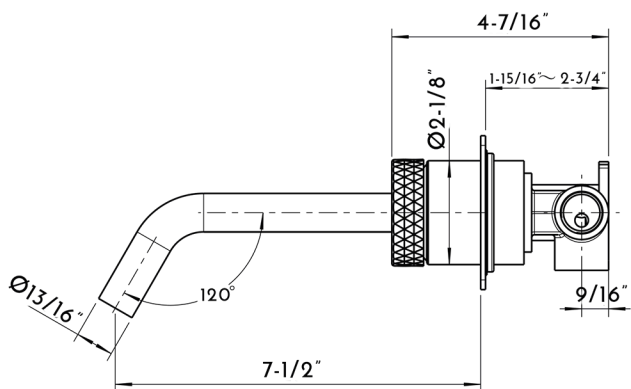

DAX-65149-CR

BATHROOM FAUCETS **SERIES**

FEATURES

- Single Lever
- Chrome Finish
- Ceramic Cartridge
- Installation Hole 1-3/8"
- Brass Body

BATHROOM FAUCET DAX-65149-CR

| | |
|-----------------------|-------------------|
| MODEL | DAX-65149-CR |
| MATERIAL | Brass |
| FINISH | Chrome |
| HEIGHT | 3-3/4" |
| DEPTH | 7-7/8" |
| WIDTH | 10-9/16" |
| FLOW RATE | 1.38 GPM |
| HOT COLD INDICATORS | No |
| DECK PLATE INCLUDED | X |
| COMPATIBLE VALVE TYPE | Ceramic Cartridge |
| HANDLE STYLE | Single lever |
| NUMBER OF HANDLES | One |
| INSTALLATION TYPE | Concealed |