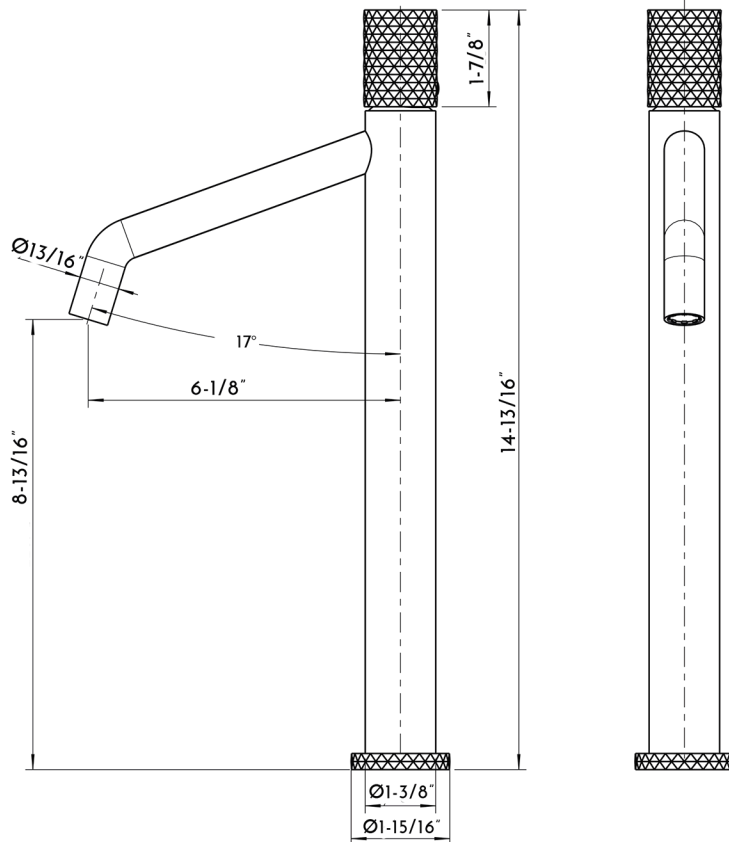

DAX-65147-BL

BATHROOM FAUCETS **SERIES**

FEATURES

- Single Lever
- Black Matte Finish
- Ceramic Cartridge
- Installation Hole 1-3/8"
- Brass Body

BATHROOM FAUCET DAX-65147-BL

MODEL	DAX-65147-BL
MATERIAL	Brass
FINISH	Matte Black
HEIGHT	14-13/16"
DEPTH	7-7/16"
WIDTH	1-15/16"
FLOW RATE	1.34 GPM
HOT COLD INDICATORS	No
DECK PLATE INCLUDED	X
COMPATIBLE VALVE TYPE	Ceramic Cartridge
HANDLE STYLE	Single lever
NUMBER OF HANDLES	One
INSTALLATION TYPE	Deck mounted