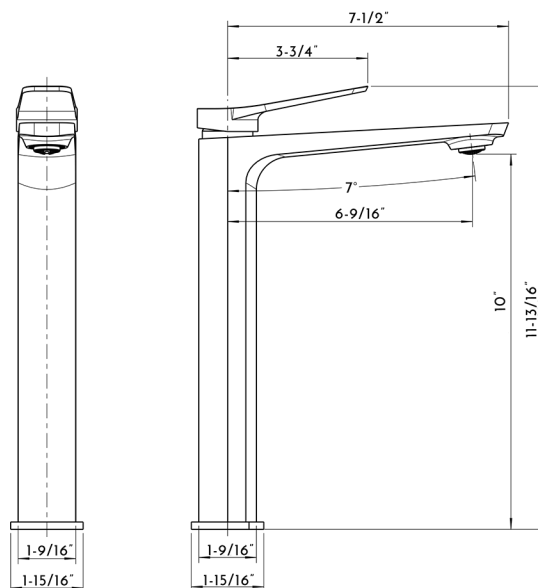

DAX-65128-CR

BATHROOM FAUCETS **SERIES**

FEATURES

- Single Lever
- Chrome Finish
- Flow Rate (GPM): 1.38
- Size: W 1-15/16" x H 11-3/4" x D 8-13/16"

KITCHEN FAUCET **DAX-65128-CR**

MODEL	DAX-65128-CR
MATERIAL	Brass
FINISH	Chrome
HEIGHT	11-13/16"
SPOUT HEIGHT	10-1/16"
SPOUT REACH	8-13/16"
FLOW RATE	1.38 GPM
HOT COLD INDICATORS	Yes
DECK PLATE INCLUDED	No
COMPATIBLE VALVE TYPE	Ceramic Cartridge
HANDLE STYLE	Single Lever
NUMBER OF HANDLES	One
HOSE LENGHT	19-11/16"
FAUCET HOLES	One
FAUCET HOLE SIZE	1-3/8"
INSTALATION TYPE	Deck Mounted
SPOUT SWIVEL	N/M
MAX DECK THICKNESS	7/8"