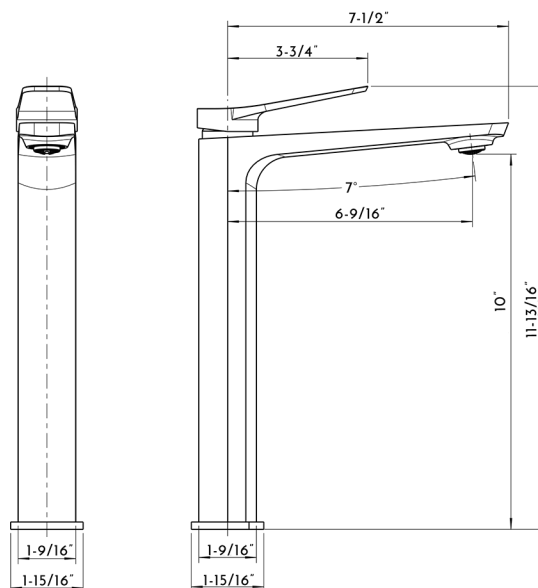

DAX-65128-BL

BATHROOM FAUCETS **SERIES**

FEATURES

- Single Lever
- Matte Black finish
- Flow Rate (GPM): 1.38
- Size: W 1-15/16" x H 11-3/4" x D 8-13/16"

KITCHEN FAUCET **DAX-65128-BL**

MODEL	DAX-65128-BL
MATERIAL	Brass
FINISH	Matte Black
HEIGHT	11-13/16"
SPOUT HEIGHT	10-1/16"
SPOUT REACH	8-13/16"
FLOW RATE	1.38 GPM
HOT COLD INDICATORS	Yes
DECK PLATE INCLUDED	No
COMPATIBLE VALVE TYPE	Ceramic Cartridge
HANDLE STYLE	Single Lever
NUMBER OF HANDLES	One
HOSE LENGHT	19-11/16"
FAUCET HOLES	One
FAUCET HOLE SIZE	1-3/8"
INSTALATION TYPE	Deck Mounted
SPOUT SWIVEL	N/M
MAX DECK THICKNESS	7/8"