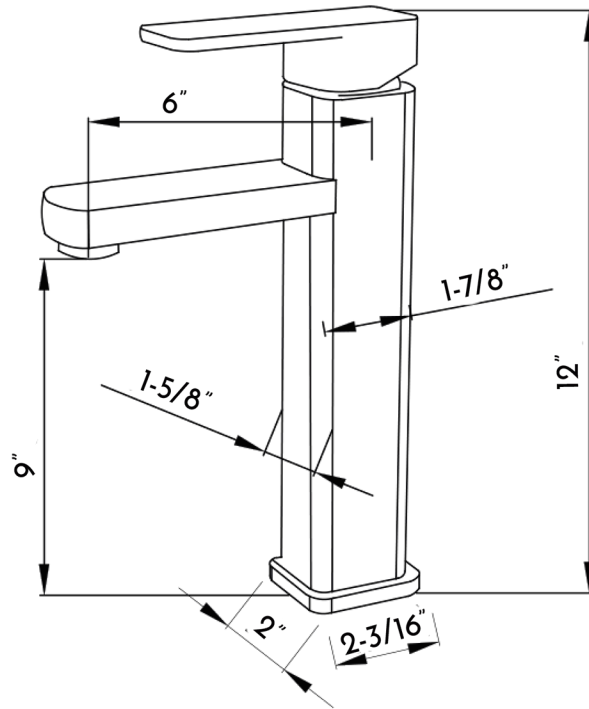

DAX-6941B-BL

BATHROOM FAUCETS SERIES

FEATURES

- Single Lever
- Vessel Installation
- Installation hole 1-3/8"
- Ceramic Cartridge
- Brass Body
- Flow Rate 2.2 GPM
- Hoses and mounting parts included
- Pop up drain not included (available)

KITCHEN SINK DAX-6941B-BL

MODEL	DAX-6941B-BL
MATERIAL	Copper, Kirsite, Stainless Steel, Rubber
FINISH	Matte Black
HEIGHT	12"
SPOUT HEIGHT	9"
SPOUT REACH	6"
FLOW RATE	2.2 GPM at 60psi
HOT COLD INDICATORS	No
DECK PLATE INCLUDED	No
COMPATIBLE VALVE TYPE	Ceramic Cartridge
HANDLE STYLE	Single Lever
NUMBER OF HANDLES	One

For parts or sale requirements
please contact our customer service department:

 CS@daxib.com

 1 888 685 8236

INSTALLATION GUIDE AND PARTS LIST

<p>● Single Handle Lavatory Faucet MODELS: DAX-6941B-BL</p> <p>● STANDARDS ASME A112.18.1 CSA B125.1 NSF 61-9 LISTED IAPMO/cUPC AB1953</p> <p>FLOW RATE CHART</p>	<p>C</p>	<p>D)</p>	<p>Single Hole Installation</p> <table border="1"> <thead> <tr> <th>∅ X</th> <th>In</th> <th>1 1/4"</th> <th>1 3/8"</th> <th>1 1/2"</th> </tr> </thead> <tbody> <tr> <td></td> <td>mm</td> <td>32mm</td> <td>35mm</td> <td>38mm</td> </tr> </tbody> </table>	∅ X	In	1 1/4"	1 3/8"	1 1/2"		mm	32mm	35mm	38mm
∅ X	In	1 1/4"	1 3/8"	1 1/2"									
	mm	32mm	35mm	38mm									
<p>Helpful Information</p> <p>Tools:</p>													
<p>A) B) C) </p> <p>(A), 9/16" O.D. copper tubing (ball nose risers with the coupling nuts or); (B), 9/16" copper tubing (no ball) with supplied tube head interior connector or; (C), IPS faucet connectors (1/2").</p>													