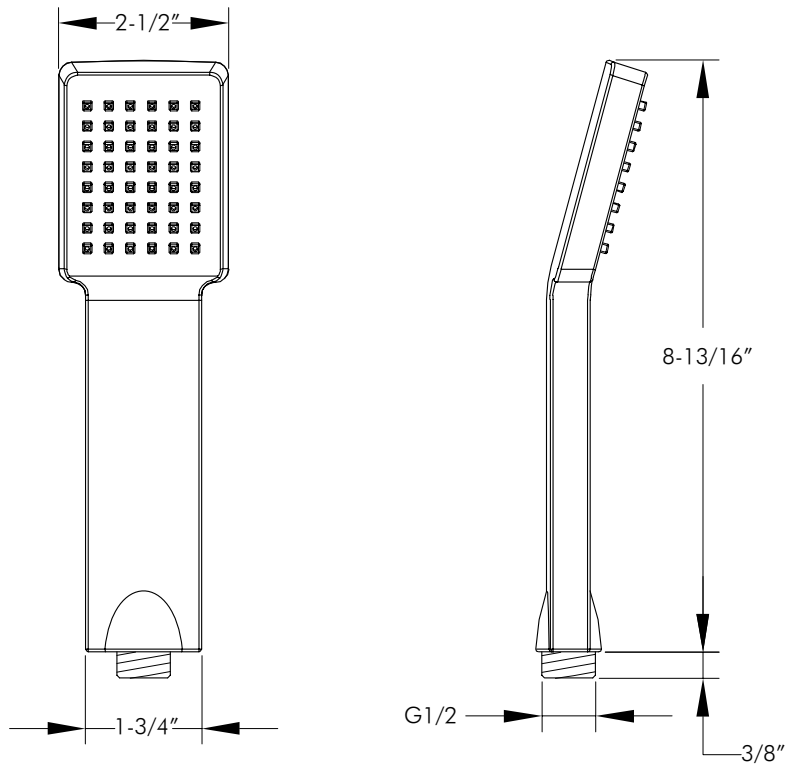

DAX-550

HAND SHOWERS SERIES

FEATURES

- ABS body
- Chrome finish
- Hose not included
- Silicone nozzles