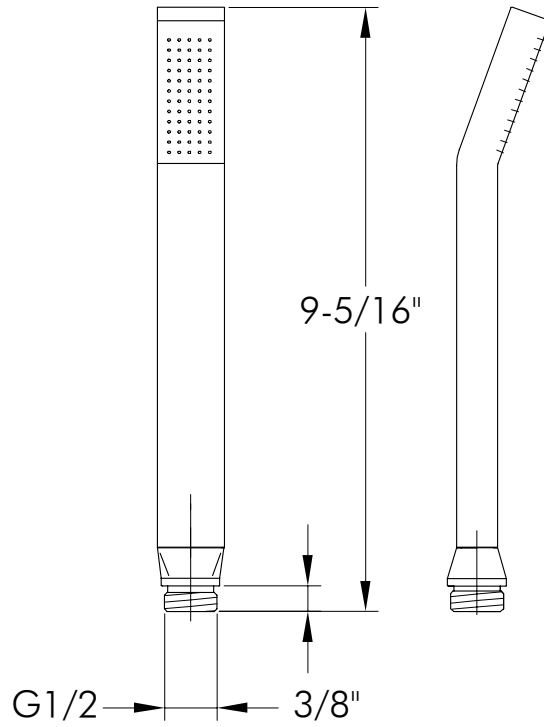

DAX-528

HAND SHOWERS SERIES

## FEATURES

- Brass body
- Chrome finish
- Hose not included