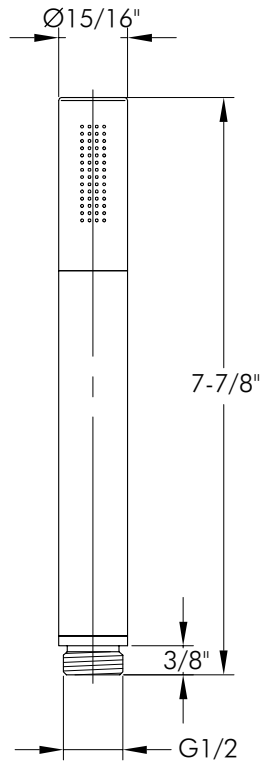

DAX-516

HAND SHOWERS SERIES

## FEATURES

- Brass body
- Chrome finish
- Hose not included