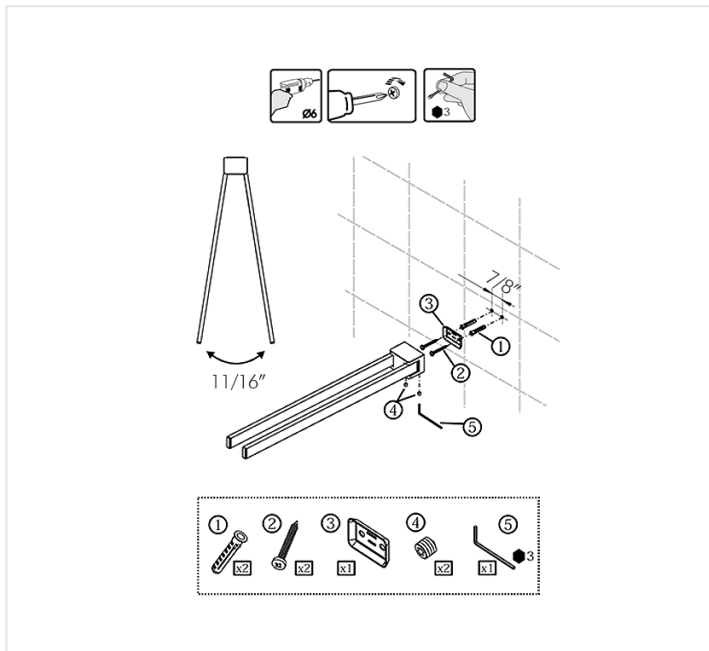

INSTALLATION GUIDE

For parts or sale requirements
please contact our customer service department:

CS@daxib.com

1 888 685 8236

BY
COSMIC