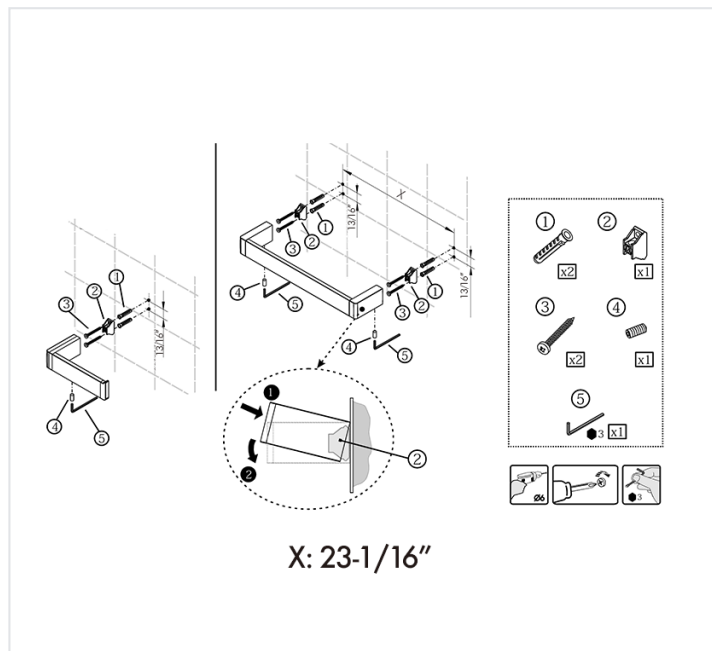

2530165

TOWEL BARS **SERIES**
BY COSMIC

BY
COSMIC

www.daxib.com

MEASUREMENTS

DIMENSIONS

23-11/16" x 1-3/8" x 2-3/4"

INSTALLATION GUIDE