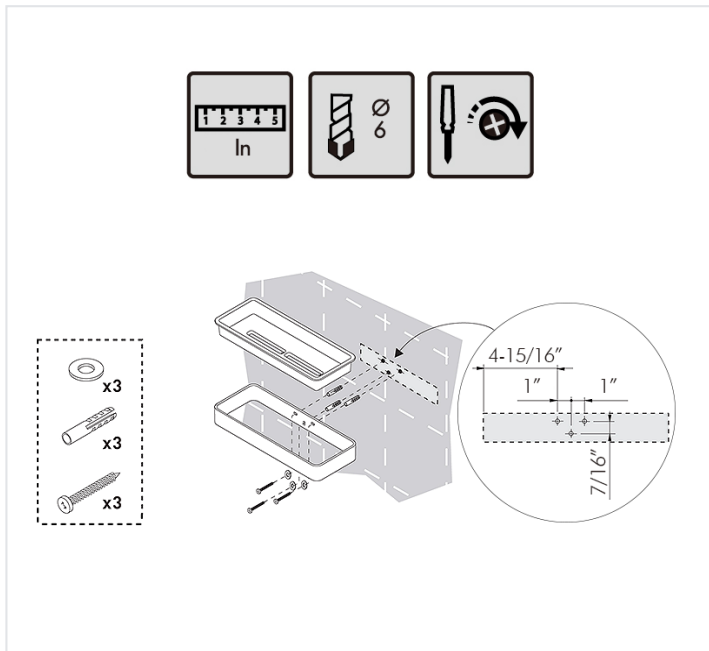

2516149

BATHROOM SHELVES **SERIES**
BY COSMIC

BY
COSMIC

www.daxib.com

MEASUREMENTS

DIMENSIONS

11-7/8" x 1-9/16" x 4-13/16"

INSTALLATION GUIDE