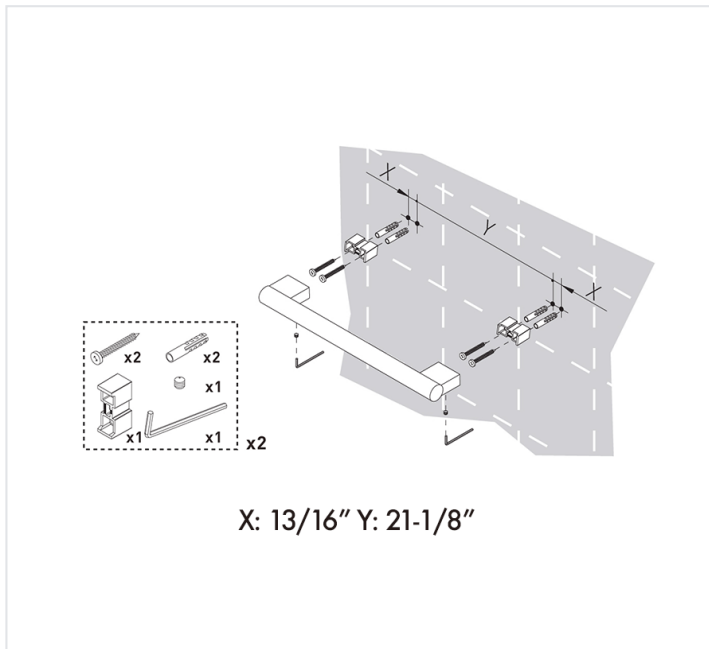

2510165

TOWEL BARS **SERIES**
BY COSMIC

BY
COSMIC

www.daxib.com

MEASUREMENTS

DIMENSIONS

23-5/8" x 7/8" x 3-1/8"

INSTALLATION GUIDE