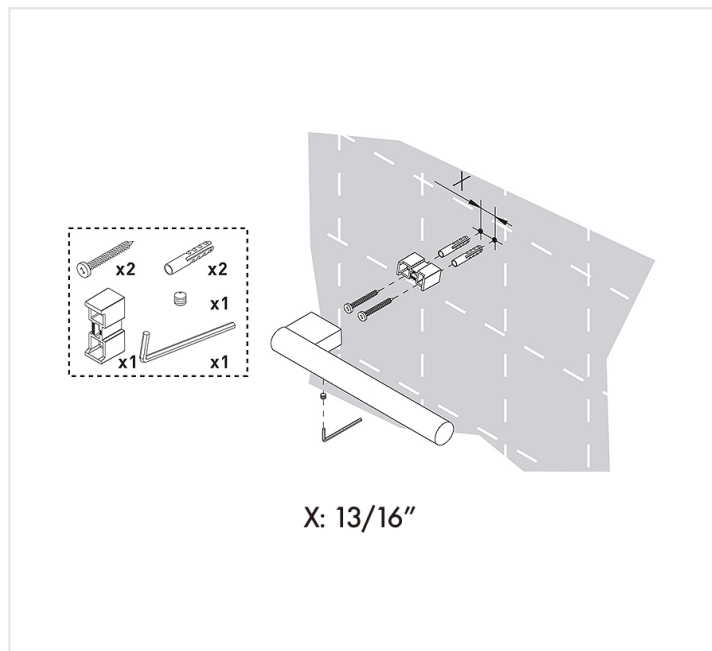

2510162

TOWEL BARS **SERIES**
BY COSMIC

BY
COSMIC

www.daxib.com

MEASUREMENTS

DIMENSIONS

9-1/4" x 7/8" x 3-1/8"

INSTALLATION GUIDE