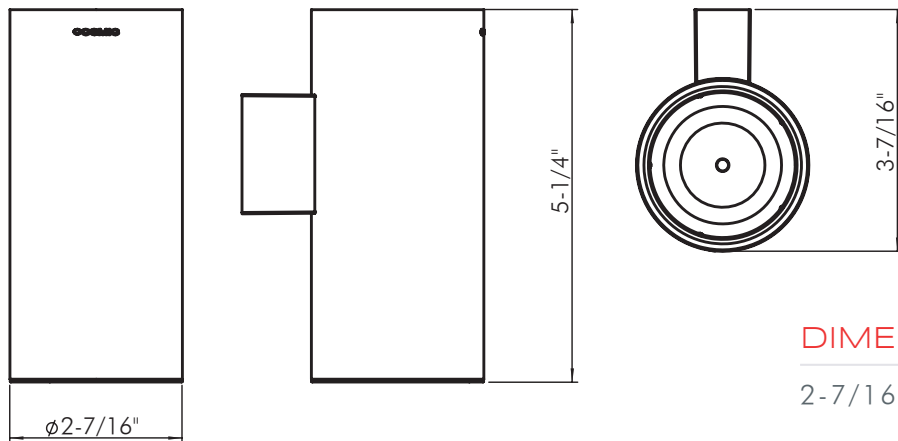

2510154

VANITY CUPS **SERIES**
BY COSMIC

BY
COSMIC

www.daxib.com

MEASUREMENTS

DIMENSIONS

2-7/16" x 5-1/4" x 3-7/16"

INSTALLATION GUIDE