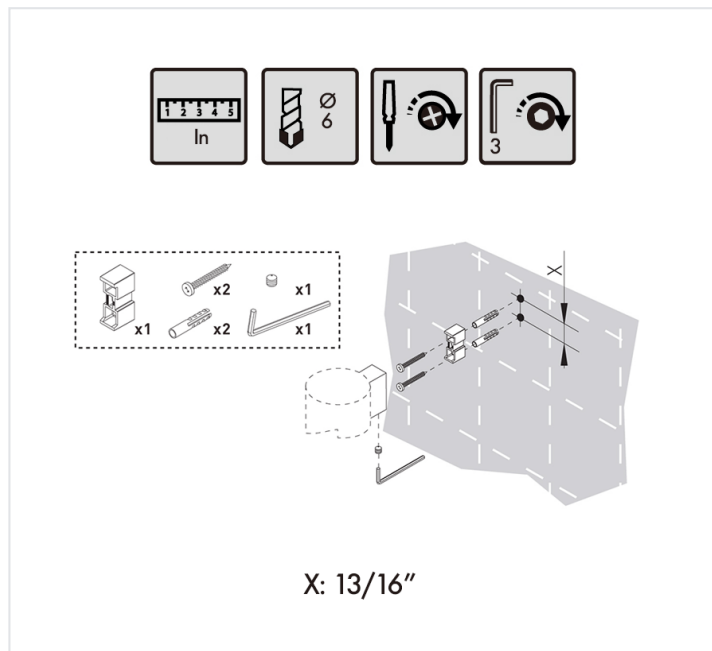

2510154

VANITY CUPS **SERIES**
BY COSMIC

BY
COSMIC

www.daxib.com

MEASUREMENTS

DIMENSIONS

2-7/16" x 5-1/4" x 3-7/16"

INSTALLATION GUIDE