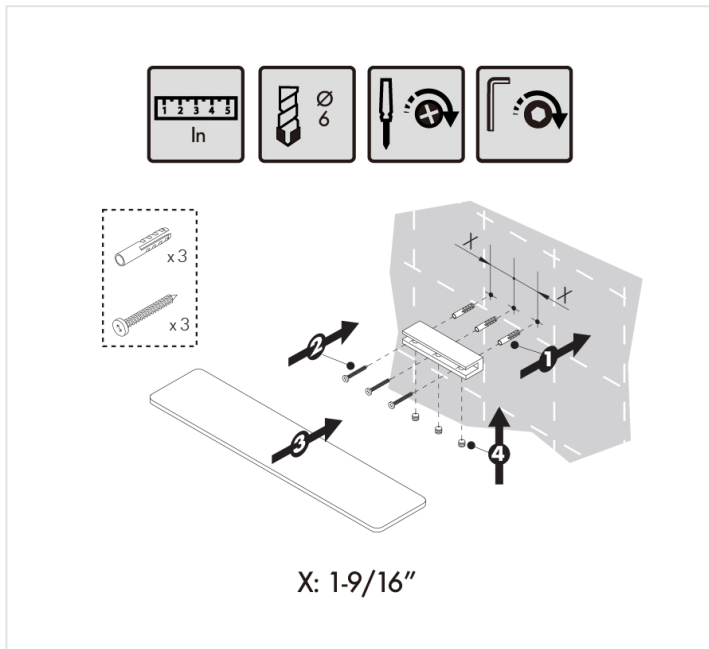

2510144

BATHROOM SHELVES **SERIES**
BY COSMIC

BY
COSMIC

www.daxib.com

MEASUREMENTS

DIMENSIONS

15-3/4" x 3/4" x 4-5/16"

INSTALLATION GUIDE