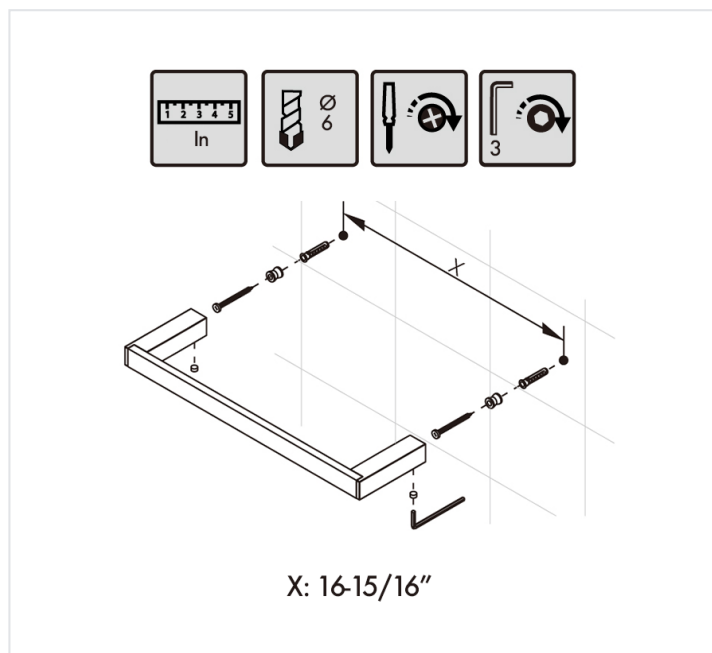

2290169

TOWEL BARS **SERIES**
BY COSMIC

BY
COSMIC

www.daxib.com

MEASUREMENTS

DIMENSIONS

$17\text{-}3/4'' \times 13/16'' \times 3\text{-}5/16''$

INSTALLATION GUIDE