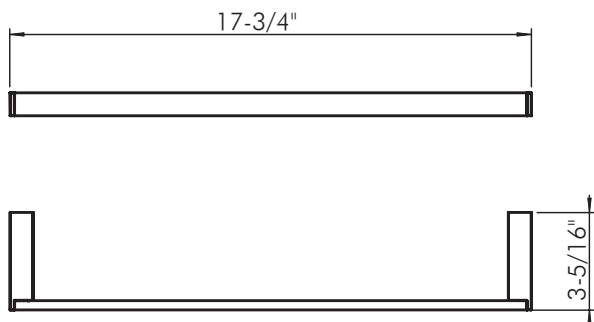

2290169

TOWEL BARS **SERIES**
BY COSMIC

BY
COSMIC

www.daxib.com

MEASUREMENTS

DIMENSIONS

$17\text{-}3/4'' \times 13/16'' \times 3\text{-}5/16''$

INSTALLATION GUIDE