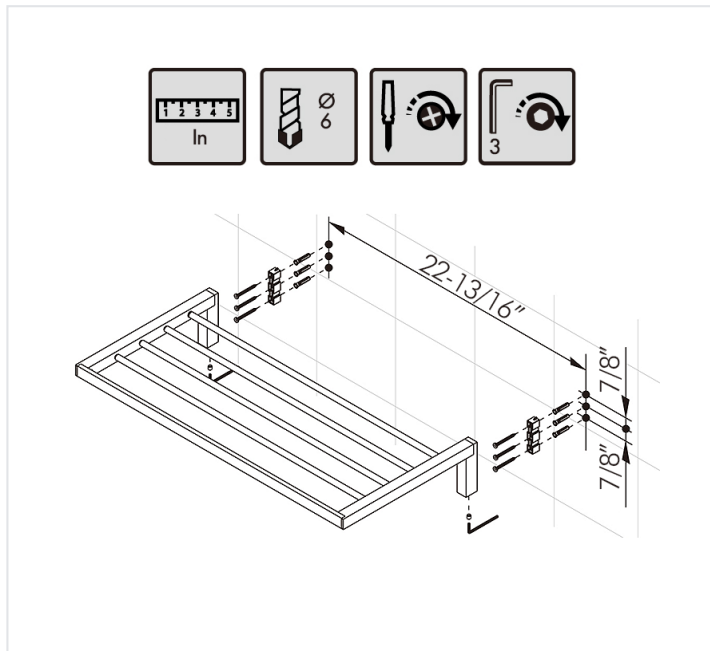

2290168

BATHROOM SHELVES **SERIES**
BY COSMIC

BY
COSMIC

www.daxib.com

MEASUREMENTS

DIMENSIONS

23-5/8" x 3-3/4" x 11-13/16"

INSTALLATION GUIDE