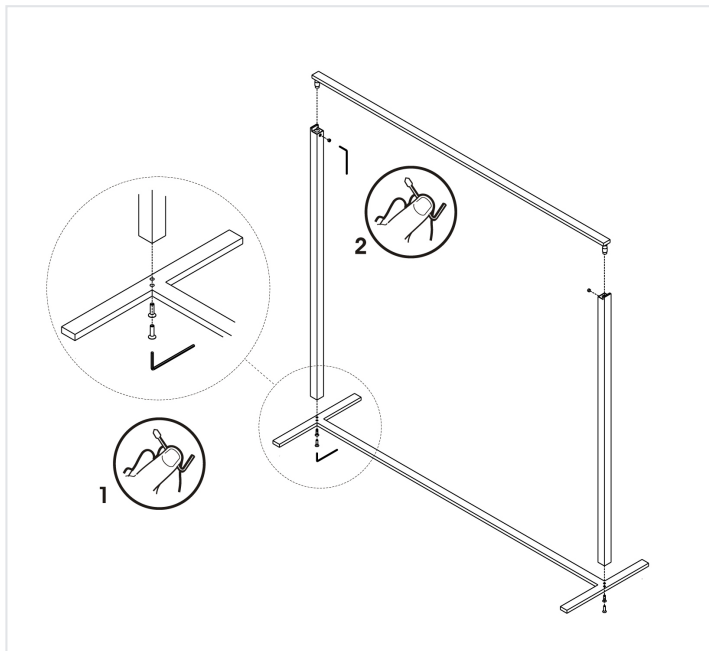

2290166

TOWEL STANDS **SERIES**
BY COSMIC

BY
COSMIC

www.daxib.com

MEASUREMENTS

DIMENSIONS

23-5/8" x 28-1/2" x 9-13/16"

INSTALLATION GUIDE