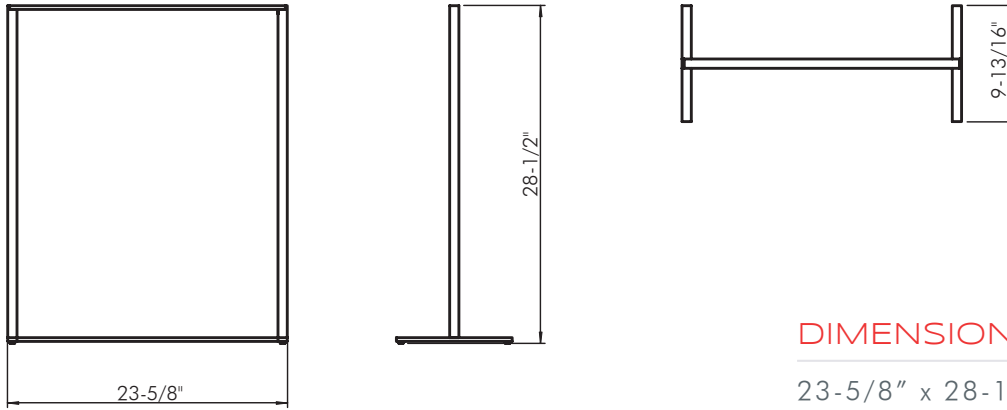

2290166

TOWEL STANDS **SERIES**
BY COSMIC

BY
COSMIC

www.daxib.com

MEASUREMENTS

DIMENSIONS

23-5/8" x 28-1/2" x 9-13/16"

INSTALLATION GUIDE