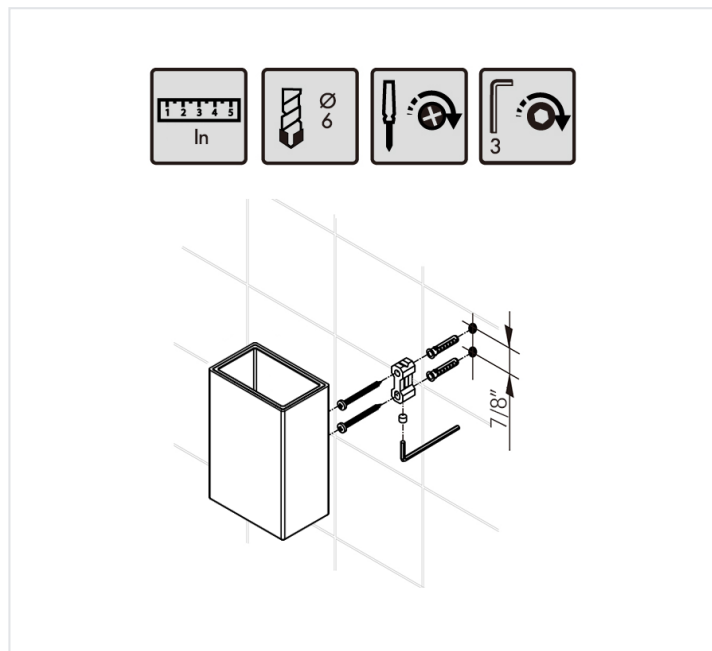

2290152

VANITY CUPS **SERIES**
BY COSMIC

BY
COSMIC

www.daxib.com

MEASUREMENTS

DIMENSIONS

3-3/16" x 4-3/4" x 2-7/8"

INSTALLATION GUIDE