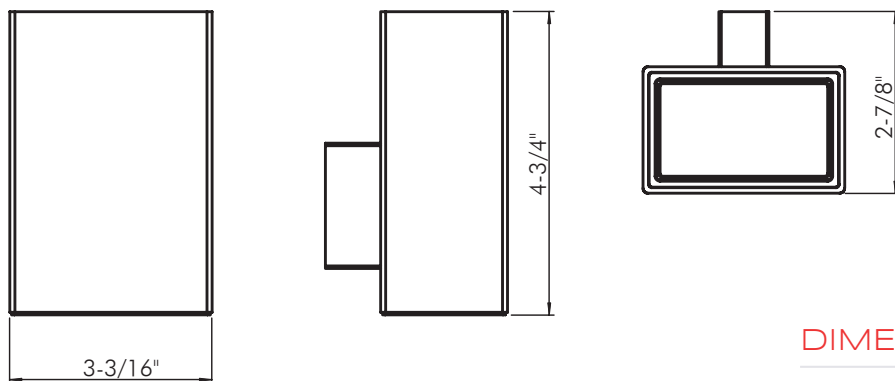

2290152

VANITY CUPS **SERIES**
BY COSMIC

BY
COSMIC

www.daxib.com

MEASUREMENTS

DIMENSIONS

3-3/16" x 4-3/4" x 2-7/8"

INSTALLATION GUIDE