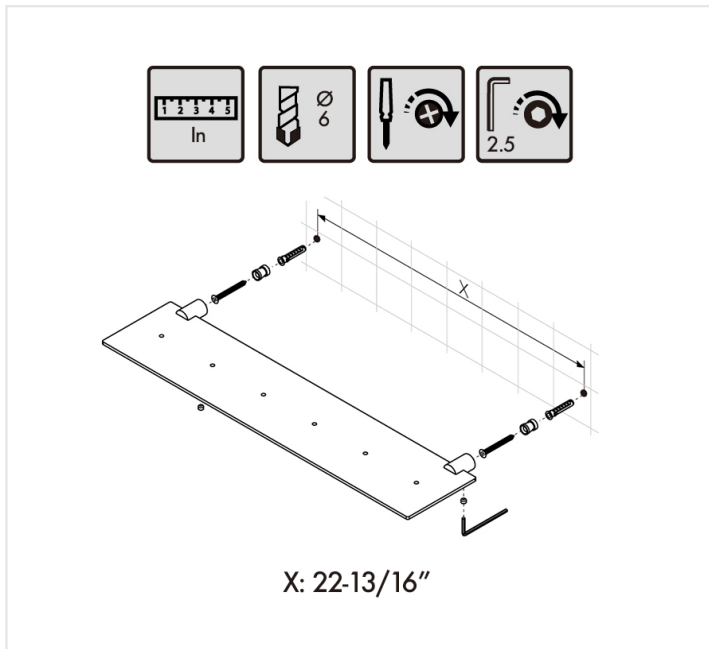

2260365

TOWEL BARS **SERIES**
BY COSMIC

BY
COSMIC

www.daxib.com

MEASUREMENTS

DIMENSIONS

23-7/16" x 5/8" x 2-9/16"

INSTALLATION GUIDE