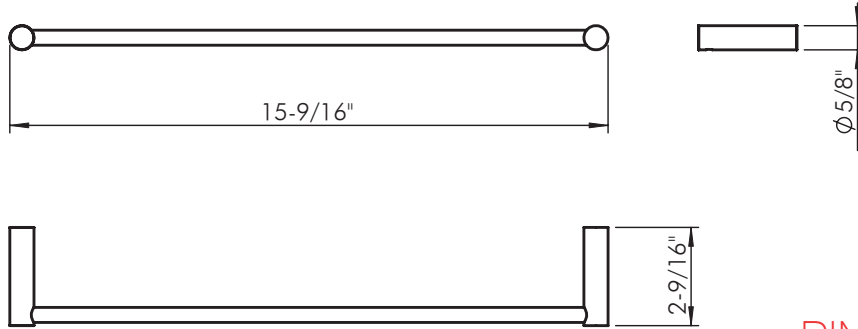

2260364

TOWEL BARS **SERIES**
BY COSMIC

BY
COSMIC

www.daxib.com

MEASUREMENTS

DIMENSIONS

$15\text{-}9/16'' \times 5/8'' \times 2\text{-}9/16''$

INSTALLATION GUIDE