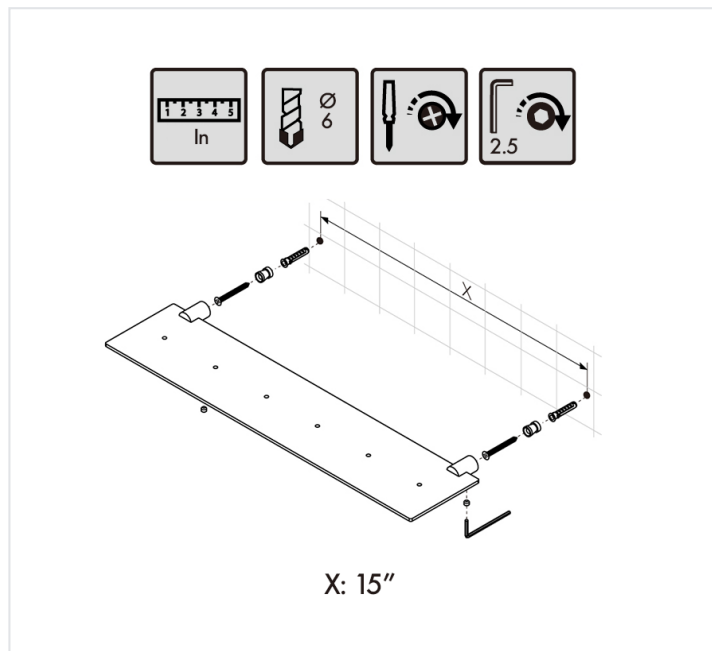

2260364

TOWEL BARS **SERIES**
BY COSMIC

BY
COSMIC

www.daxib.com

MEASUREMENTS

DIMENSIONS

$15\text{-}9/16'' \times 5/8'' \times 2\text{-}9/16''$

INSTALLATION GUIDE