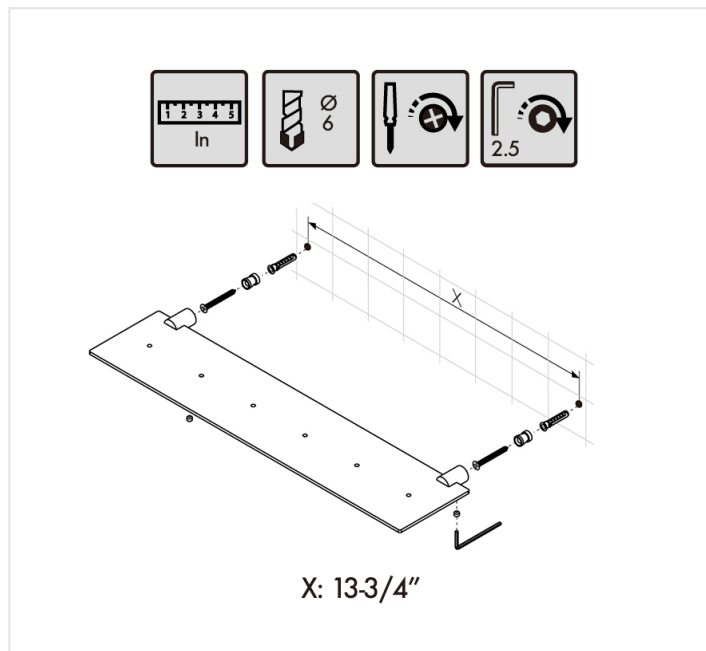

2260346

BATHROOM SHELVES **SERIES**
BY COSMIC

BY
COSMIC

www.daxib.com

MEASUREMENTS

DIMENSIONS

15-3/4" x 5/8" x 4-1/8"

INSTALLATION GUIDE