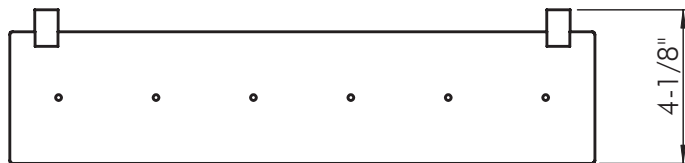

2260346

BATHROOM SHELVES **SERIES**
BY COSMIC

BY
COSMIC

www.daxib.com

MEASUREMENTS

DIMENSIONS

15-3/4" x 5/8" x 4-1/8"

INSTALLATION GUIDE