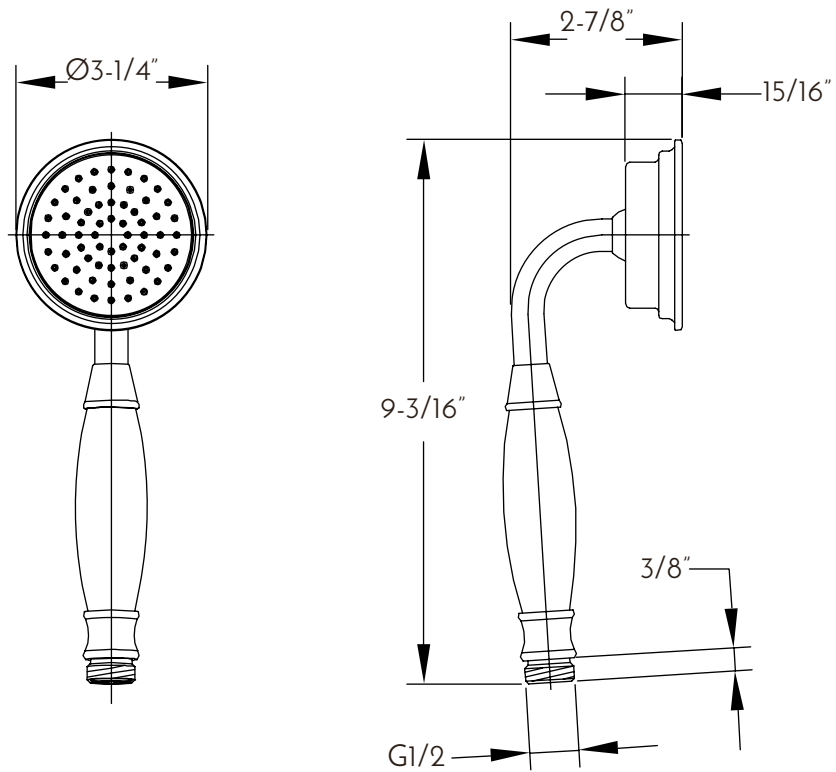

DAX-2083A-CR

HAND SHOWERS **SERIES**

DAX-2083A-CR

## FEATURES

- Brass body
- Chrome finish
- Hose included
- Holder included
- Water connector not included
- Silicone nozzles

HAND SHOWERS **DAX-2083A-CR**

MODEL	DAX-2083A-CR
MATERIAL OF SHOWER HOLDER	BRASS
MATERIAL OF HAND SHOWER	BRASS
HOSES SIZES	59-1/16"
HOSE MATERIAL	PVC
FINISH	CHROME
INSTALLATION TYPE	WALL MOUNTED