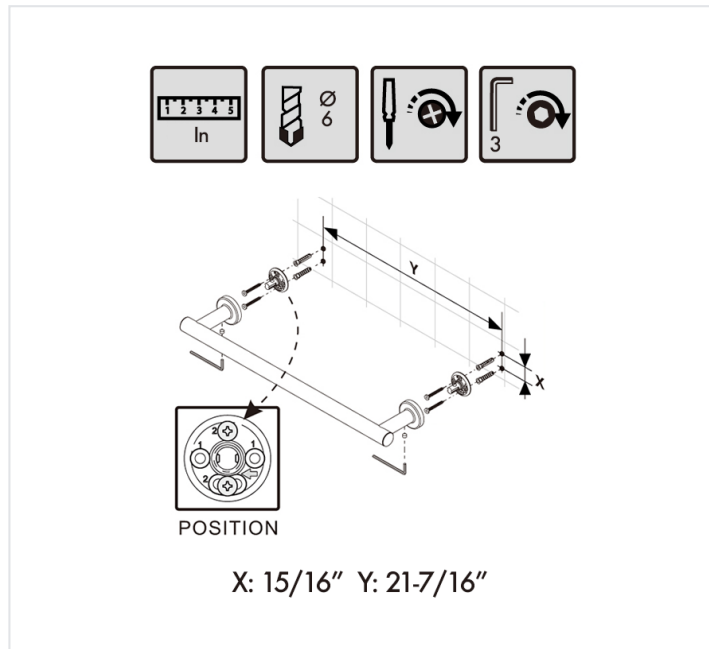

2050165

TOWEL BARS **SERIES**
BY COSMIC

BY
COSMIC

www.daxib.com

MEASUREMENTS

DIMENSIONS

23-1/16" x 1-11/16" x 3-1/4"

INSTALLATION GUIDE