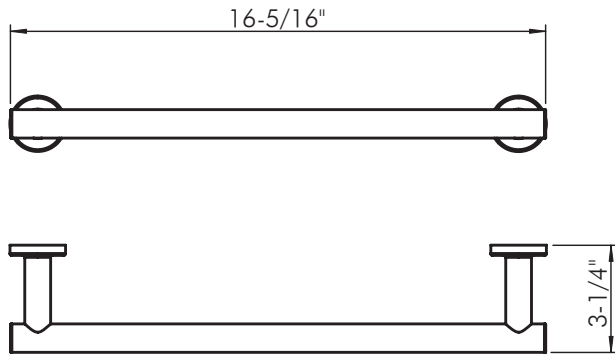

2050164

TOWEL BARS **SERIES**
BY COSMIC

BY
COSMIC

www.daxib.com

MEASUREMENTS

DIMENSIONS

$16\text{-}5/16'' \times 1\text{-}11/16'' \times 3\text{-}1/4''$

INSTALLATION GUIDE