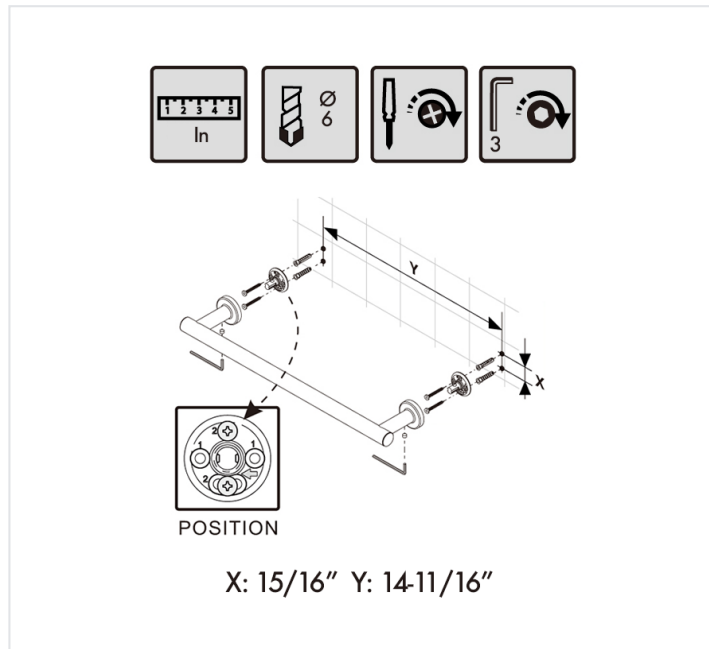

2050164

TOWEL BARS **SERIES**
BY COSMIC

BY
COSMIC

www.daxib.com

MEASUREMENTS

DIMENSIONS

$16\text{-}5/16'' \times 1\text{-}11/16'' \times 3\text{-}1/4''$

INSTALLATION GUIDE