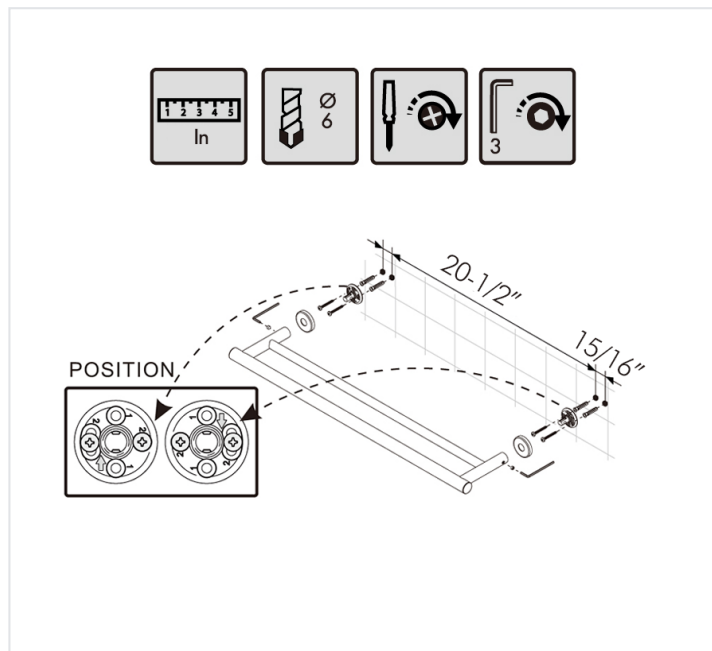

2050161

TOWEL BARS **SERIES**
BY COSMIC

BY
COSMIC

www.daxib.com

MEASUREMENTS

DIMENSIONS

23-1/16" x 1-9/16" x 5-1/8"

INSTALLATION GUIDE