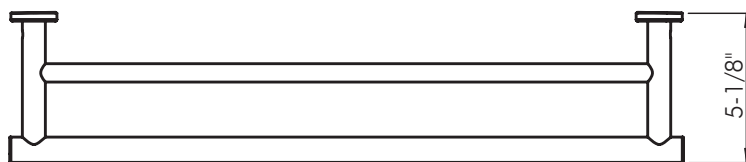

2050161

TOWEL BARS **SERIES**
BY COSMIC

BY
COSMIC

www.daxib.com

MEASUREMENTS

DIMENSIONS

23-1/16" x 1-9/16" x 5-1/8"

INSTALLATION GUIDE