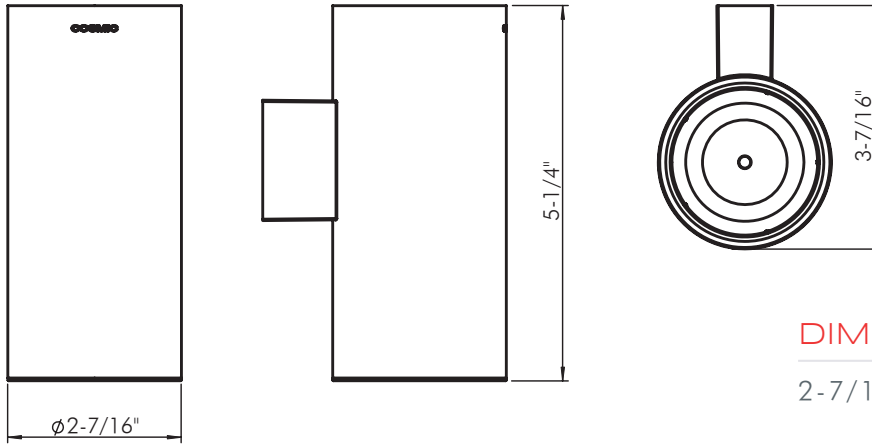

2050153

VANITY CUPS SERIES
BY COSMIC

BY
COSMIC

www.daxib.com

MEASUREMENTS

DIMENSIONS

2-7/16" x 5-1/4" x 3-7/16"

INSTALLATION GUIDE