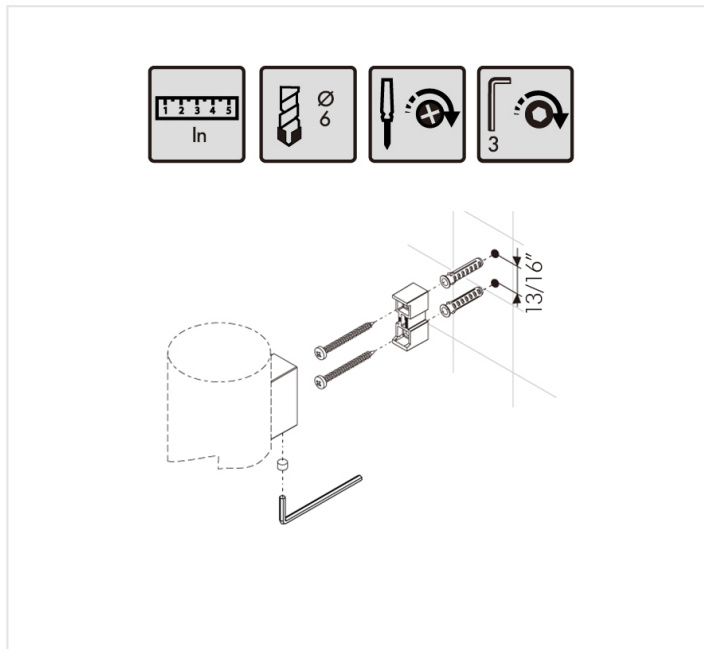

2050153

VANITY CUPS SERIES
BY COSMIC

BY
COSMIC

www.daxib.com

MEASUREMENTS

DIMENSIONS

2-7/16" x 5-1/4" x 3-7/16"

INSTALLATION GUIDE