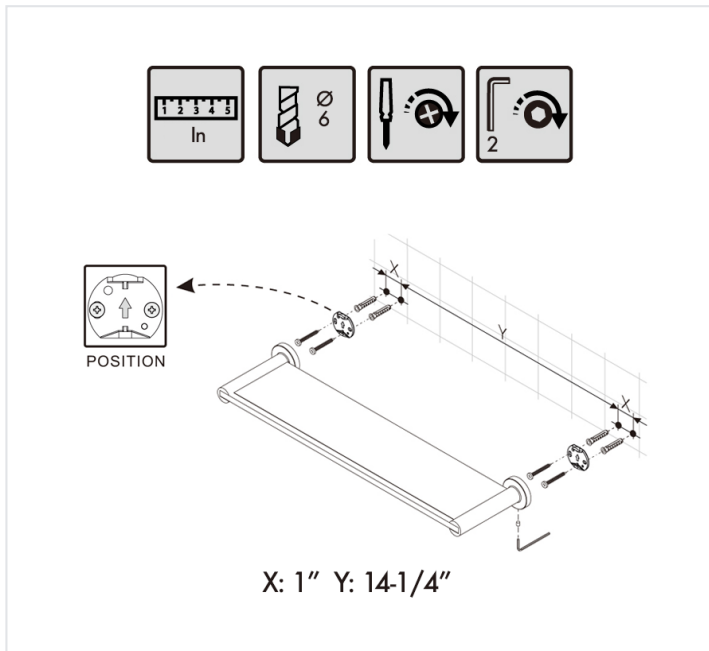

2050144

BATHROOM SHELVES **SERIES**
BY COSMIC

BY
COSMIC

www.daxib.com

MEASUREMENTS

DIMENSIONS

16-13/16" x 1-9/16" x 4-1/4"

INSTALLATION GUIDE