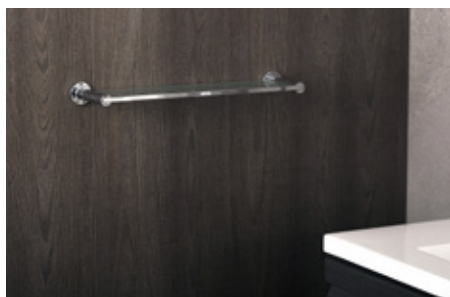

2050144

BATHROOM SHELVES **SERIES**
BY COSMIC

BY
COSMIC

www.daxib.com

MEASUREMENTS

DIMENSIONS

16-13/16" x 1-9/16" x 4-1/4"

INSTALLATION GUIDE