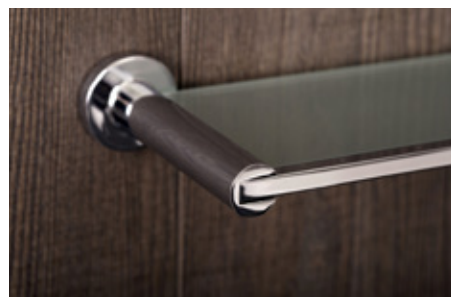

2050144

BATHROOM SHELVES **SERIES**
BY COSMIC

BY
COSMIC

www.daxib.com

MEASUREMENTS

DIMENSIONS

16-13/16" x 1-9/16" x 4-1/4"

INSTALLATION GUIDE